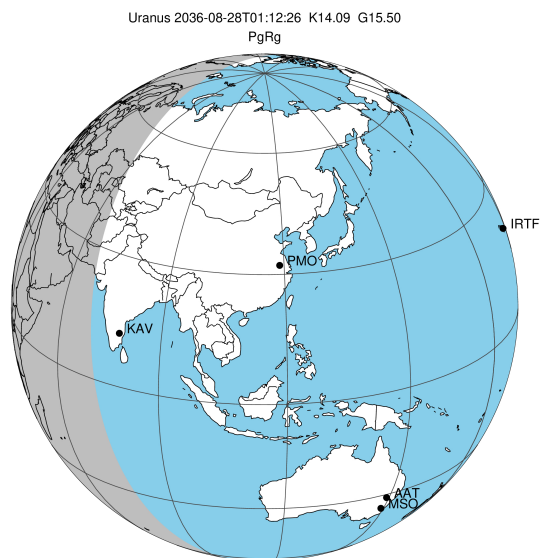

target : Uranus
 target radius (km) : 25559.00
 C/A epoch : 2036-08-28T01:12:26.660
 Event type : PgRg
 : Uranus occs: geocentric, not topocentric
 : Ring occs: geocentric, not topocentric
 Gaia source ID : 869286129283474688
 2Mass ID (if available) : 07165379+2239153

ICRS Star Coord at Epoch: 07h 16m 53.78442s +22:39:15.26782s

RUWE (>1.4 is poor) : 0.98
 K magnitude : 14.090
 G magnitude : 15.496
 RP magnitude : 15.037
 BP magnitude : 15.790
 DUPflag : 0
 Distance (au) : 19.459
 f0 (km) : 0.000
 g0 (km) : 0.000
 skyplane vel. (km/s) : 26.72
 Sun-Target sep (deg) : 47.14
 Sun-Moon sep (deg) : 130.25
 B (ring opening deg) : 58.97
 PA of pole (deg) : 81.75

#	a(km)	ring
1	41837.2	6
2	42235.0	5
3	42571.2	4
4	44718.5	alpha
5	45661.1	beta
6	47176.1	eta
7	47626.3	gamma
8	48300.3	delta
9	50026.7	lambda
10	51149.4	epsilon

2036-08-28T01:12:26.6600 α: 07 16 53.7844 δ: +22 39 15.268 C/A 1.597" PA 7.04 deg v_sky +26.72 km/s D 19.46 AU
 Credit: Styled after SORA/Lucky Star

Uranus 2036-08-28T01:12:26 K14.09 G15.50 PgRg

Earth

Observable events with sun below -5 deg and altitude above 5 deg unblocked by planet

Obs	Location	lat	Elon	Rings I	Planet	Rings E	Observed Events Interval	OEcode
PIC	Pic du Midi	42.9	0.1					PnnRnn
PAL	Palomar Mt (200")	33.4	243.1					PnnRnn
PMO	Purple Mtn Obs. Nanki	32.1	118.8					PnnRnn
KPNO	Kitt Peak Natl Obs	32.0	248.4					PnnRnn
MCD	McDonald Obs. 2.7m	30.7	256.0					PnnRnn
TEN	Teide Obs./Tenerife	28.3	343.5					PnnRnn
IRTF	Mauna Kea/IRTF	19.8	204.5					PnnRnn
KAV	Kavalur Observatory	12.6	78.8					PnnRnn
RIO	Rio de Janeiro	-22.9	316.8					PnnRnn
ESO	European Southern Obs	-29.3	289.3					PnnRnn
AAT	Siding Spring (AAT)	-31.3	149.1					PnnRnn
SAAO	So. Afr. Astro. Obs.	-32.4	20.8					PnnRnn
MSO	Mt. Stromlo Observato	-35.3	149.0					PnnRnn