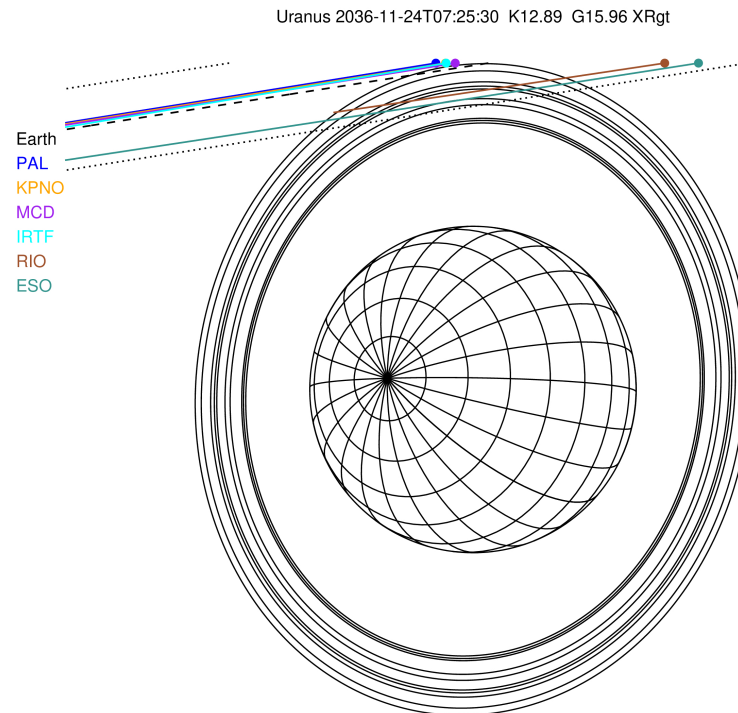

target : Uranus
target radius (km) : 25559.00
C/A epoch : 2036-11-24T07:25:30.440
Event type : XRgt
: No Uranus occs
: Ring occs: geocentric, topocentric
Gaia source ID : 866236736863091072
2Mass ID (if available) : 07211660+2233416

ICRS Star Coord at Epoch: 07h 21m 16.57649s +22:33:40.95611s

RUWE (>1.4 is poor) : 1.37
K magnitude : 12.894
G magnitude : 15.961
RP magnitude : 14.977
BP magnitude : 16.927
DUPflag : 0
Distance (au) : 18.080
f0 (km) : 0.000
g0 (km) : 0.000
skyplane vel. (km/s) : -14.00
Sun-Target sep (deg) : 133.39
Sun-Moon sep (deg) : 154.17
B (ring opening deg) : 57.98
PA of pole (deg) : 82.55

#	a(km)	ring
1	41837.2	6
2	42235.0	5
3	42571.2	4
4	44718.5	alpha
5	45661.1	beta
6	47176.1	eta
7	47626.3	gamma
8	48300.3	delta
9	50026.7	lambda
10	51149.4	epsilon

Observable events with sun below -5 deg and altitude above 5 deg unblocked by planet

Obs	Location	lat	Elon	Rings I	Planet	Rings E	Observed Events Interval	OEcode
PIC	Pic du Midi	42.9	0.1					PnnRnn
PAL	Palomar Mt (200")	33.4	243.1					PnnRnn
PMO	Purple Mtn Obs. Nanki	32.1	118.8					PnnRnn
KPNO	Kitt Peak Natl Obs	32.0	248.4					PnnRnn
MCD	McDonald Obs. 2.7m	30.7	256.0					PnnRnn
TEN	Teide Obs./Tenerife	28.3	343.5					PnnRnn
IRTF	Mauna Kea/IRTF	19.8	204.5					PnnRnn
KAV	Kavalur Observatory	12.6	78.8					PnnRnn
RIO	Rio de Janeiro	-22.9	316.8	+++++		+++++	NOV 24 06:57 - NOV 24 07:37	PnnRie
ESO	European Southern Obs	-29.3	289.3	+++++		+++++	NOV 24 06:59 - NOV 24 07:43	PnnRie
AAT	Siding Spring (AAT)	-31.3	149.1					PnnRnn
SAAO	So. Afr. Astro. Obs.	-32.4	20.8					PnnRnn
MSO	Mt. Stromlo Observato	-35.3	149.0					PnnRnn