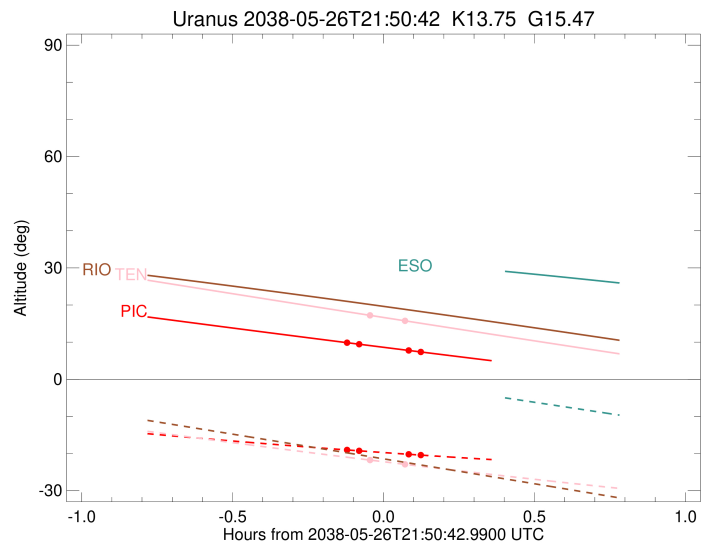

target : Uranus
target radius (km) : 25559.00
C/A epoch : 2038-05-26T21:53:12.170
Event type : XRt
: No Uranus occs
: Ring occs: topocentric, not geocentric
Observer code : PIC
Location : Pic du Midi
Latitude (deg) : 42.93656
E. Longitude (deg) : 0.14231
Altitude (km) : 2.890
Gaia source ID : 865640148726034944
2Mass ID (if available) : 07312088+2215204
ICRS Star Coord at Epoch: 07h 31m 20.88085s +22:15:20.25599s
RUWE (>1.4 is poor) : 0.99
K magnitude : 13.752
G magnitude : 15.467
RP magnitude : 14.910
BP magnitude : 15.856
DUPflag : 0
Distance (au) : 19.374
f0 (km) : 0.000
g0 (km) : 0.000
skyplane vel. (km/s) : 27.24
Sun-Target sep (deg) : 45.83
Sun-Moon sep (deg) : 123.78
B (ring opening deg) : 55.70
PA of pole (deg) : 84.38
Pole direction: RA (deg): 257.31100
Dec (deg): -15.17500
C/A sky separation (") : 3.456
C/A sky separation (km) : 48561.6
NAIF SPICE kernels : RAJobs_U111+rgf15.spk
URKALLvl.spk
ura111.bsp
IAU_URANUS_for_RINGFIT.tpc
vgr2.ura111.bsp
ura161.bsp
vgr2.ura161.bsp
peph.ura160.bsp
earthstns_itrf93_040916.bsp
earth_720101_070426.bpc
earth_200101_990628_predict.bpc
pg3f0000r.bsp
pg490000r.bsp
naif0012.tls
earth_flat_IAU.spk

Ring	I/E	UTC	b?	alt	alt-sun	radius	r-dot	lat-geo	lat-geodetic
epsilon	I	2038-05-26T21:42:52.677		9.96	-18.98	51504.88	-10.00		
lambda	I	2038-05-26T21:45:55.177		9.43	-19.28	50026.71	-6.27		

No planet occultations

lambda	E	2038-05-26T21:55:41.306		7.77	-20.21	50026.71	6.27		
epsilon	E	2038-05-26T21:58:48.458		7.24	-20.49	51552.54	10.01