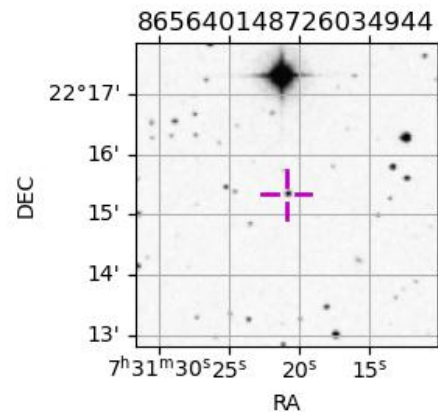

Observable events with sun below -5 deg and altitude above 5 deg unblocked by planet

Obs	Location	lat	Elon	Rings I	Planet	Rings E	Observed Events Interval	OEcode
PIC	Pic du Midi	42.9	0.1	++			MAY 26 21:42 - MAY 26 21:58	PnnRie
PAL	Palomar Mt (200")	33.4	243.1					PnnRnn
PMO	Purple Mtn Obs. Nanki	32.1	118.8					PnnRnn
KPNO	Kitt Peak Natl Obs	32.0	248.4					PnnRnn
MCD	McDonald Obs. 2.7m	30.7	256.0					PnnRnn
TEN	Teide Obs./Tenerife	28.3	343.5	+		+	MAY 26 21:46 - MAY 26 21:56	PnnRie
IRTF	Mauna Kea/IRTF	19.8	204.5					PnnRnn
KAV	Kavalur Observatory	12.6	78.8					PnnRnn
RIO	Rio de Janeiro	-22.9	316.8					PnnRnn
ESO	European Southern Obs	-29.3	289.3					PnnRnn
AAT	Siding Spring (AAT)	-31.3	149.1					PnnRnn
SAAO	So. Afr. Astro. Obs.	-32.4	20.8					PnnRnn
MSO	Mt. Stromlo Observato	-35.3	149.0					PnnRnn