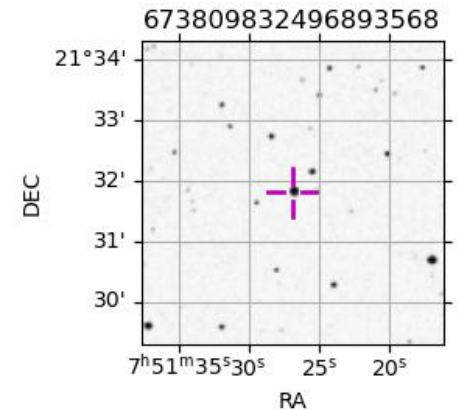

Observable events with sun below -5 deg and altitude above 5 deg unblocked by planet

Obs	Location	lat	Elon	Rings I	Planet	Rings E	Observed Events Interval	OEcode
PIC	Pic du Midi	42.9	0.1	+++++	+ +	+++++	JAN 26 23:26 - JAN 27 00:18	PieRie
PAL	Palomar Mt (200")	33.4	243.1					PnnRnn
PMO	Purple Mtn Obs. Nanki	32.1	118.8					PnnRnn
KPNO	Kitt Peak Natl Obs	32.0	248.4					PnnRnn
MCD	McDonald Obs. 2.7m	30.7	256.0					PnnRnn
TEN	Teide Obs./Tenerife	28.3	343.5	+++++	+ +	+++++	JAN 26 23:26 - JAN 27 00:19	PieRie
IRTF	Mauna Kea/IRTF	19.8	204.5					PnnRnn
KAV	Kavalur Observatory	12.6	78.8	+++++	+ +	+++++	JAN 26 23:21 - JAN 27 00:10	PieRie
RIO	Rio de Janeiro	-22.9	316.8	+++++	+ +	+++++	JAN 26 23:27 - JAN 27 00:22	PieRie
ESO	European Southern Obs	-29.3	289.3		+	+++++	JAN 27 00:11 - JAN 27 00:23	PneRne
AAT	Siding Spring (AAT)	-31.3	149.1					PnnRnn
SAAO	So. Afr. Astro. Obs.	-32.4	20.8	+++++	+ +	+++++	JAN 26 23:22 - JAN 27 00:17	PieRie
MSO	Mt. Stromlo Observato	-35.3	149.0					PnnRnn