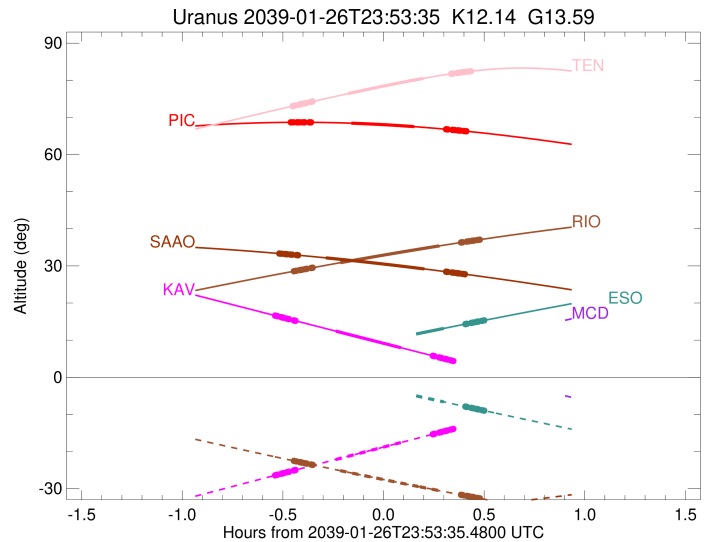

```
target                : Uranus
target radius (km)   : 25559.00
C/A epoch            : 2039-01-26T23:53:29.770
Event type           : PgtRgt
: Uranus occs: geocentric, topocentric
: Ring occs: geocentric, topocentric
Observer code        : PIC
Location             : Pic du Midi
Latitude (deg)       : 42.93656
E. Longitude (deg)  : 0.14231
Altitude (km)        : 2.890
Gaia source ID       : 673809832496893568
2Mass ID (if available) : 07512686+2131483
ICRS Star Coord at Epoch: 07h 51m 26.86968s +21:31:48.39620s
RUWE (>1.4 is poor) : 0.98
K magnitude           : 12.144
G magnitude           : 13.590
RP magnitude          : 13.084
BP magnitude          : 13.927
DUPflag              : 0
Distance (au)        : 17.674
f0 (km)              : 0.000
g0 (km)              : 0.000
skyplane vel. (km/s) : -22.77
Sun-Target sep (deg) : 169.42
Sun-Moon sep (deg)  : 139.15
B (ring opening deg) : 51.10
PA of pole (deg)    : 87.66
Pole direction: RA (deg): 257.31100
Dec (deg): -15.17500
C/A sky separation (") : 1.707
C/A sky separation (km) : 21877.5
NAIF SPICE kernels   : RAJobs_U111+rgf15.spk
URKALLvl1.spk
urall1.bsp
IAU_URANUS_for_RINGFIT.tpc
vgr2.urall1.bsp
ural61.bsp
vgr2.ural61.bsp
peph.ural60.bsp
earthstns_itr93_040916.bsp
earth_720101_070426.bpc
earth_200101_990628_predict.bpc
pg3f0000r.bsp
pg490000r.bsp
naif0012.tls
earth_flat_IAU.spk
```

Ring	I/E	UTC	b?	alt	alt-sun	radius	r-dot	lat-geo	lat-geodetic
epsilon	I	2039-01-26T23:26:08.365		68.68	-63.94	50886.83	-26.40		
lambda	I	2039-01-26T23:26:40.916		68.68	-63.98	50026.71	-26.37		
delta	I	2039-01-26T23:27:46.672		68.68	-64.07	48300.35	-26.13		
gamma	I	2039-01-26T23:28:12.468		68.68	-64.10	47627.44	-26.03		
eta	I	2039-01-26T23:28:29.826		68.68	-64.12	47176.12	-25.97		
beta	I	2039-01-26T23:29:29.177		68.68	-64.20	45642.47	-25.71		
alpha	I	2039-01-26T23:30:06.215		68.68	-64.24	44686.84	-25.53		
4	I	2039-01-26T23:31:28.100		68.67	-64.34	42607.47	-25.11		
5	I	2039-01-26T23:31:44.659		68.67	-64.36	42180.13	-25.00		
6	I	2039-01-26T23:32:01.640		68.67	-64.38	41794.78	-24.95		
Uranus	I	2039-01-26T23:44:00.781		68.44	-65.10	25524.27		-11.25	-11.77
Uranus	E	2039-01-27T00:02:47.510		67.51	-65.73	25390.42		25.56	26.60
6	E	2039-01-27T00:12:15.879		66.80	-65.80	41854.32	24.93		
5	E	2039-01-27T00:12:29.480		66.79	-65.80	42207.23	24.98		
4	E	2039-01-27T00:12:42.135		66.77	-65.80	42530.43	25.10		
alpha	E	2039-01-27T00:14:09.298		66.65	-65.80	44724.23	25.52		
beta	E	2039-01-27T00:14:45.575		66.59	-65.79	45664.74	25.70		
eta	E	2039-01-27T00:15:44.198		66.51	-65.79	47176.12	25.95		
gamma	E	2039-01-27T00:16:01.333		66.48	-65.79	47621.34	26.02		
delta	E	2039-01-27T00:16:27.381		66.44	-65.78	48300.35	26.12		
lambda	E	2039-01-27T00:17:33.184		66.35	-65.77	50026.71	26.35		
epsilon	E	2039-01-27T00:18:12.503		66.29	-65.76	51065.33	26.38