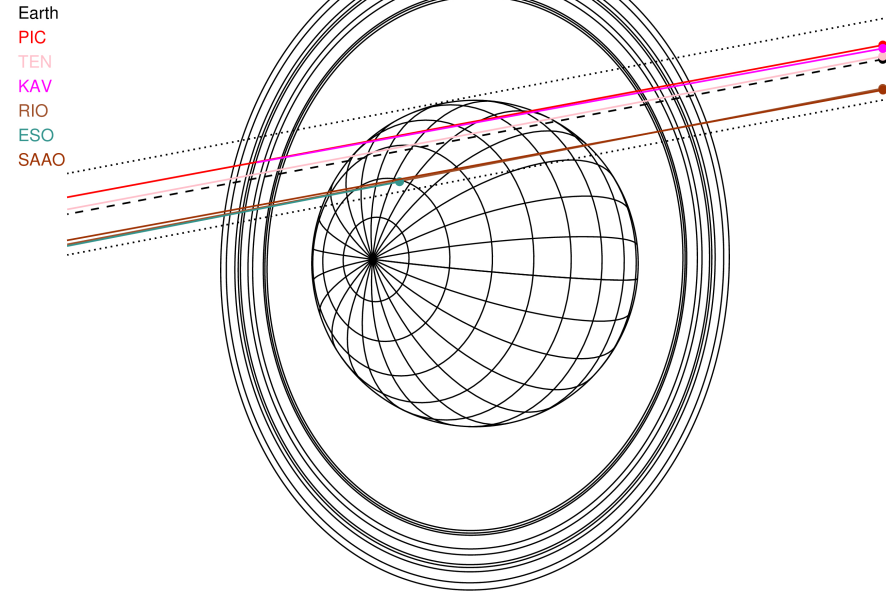

target : Uranus
target radius (km) : 25559.00
C/A epoch : 2039-01-26T23:53:35.480
Event type : PgtRgt
: Uranus occs: geocentric, topocentric
: Ring occs: geocentric, topocentric
Gaia source ID : 673809832496893568
2Mass ID (if available) : 07512686+2131483

ICRS Star Coord at Epoch: 07h 51m 26.86968s +21:31:48.39620s

RUWE (>1.4 is poor) : 0.98
K magnitude : 12.144
G magnitude : 13.590
RP magnitude : 13.084
BP magnitude : 13.927
DUPflag : 0
Distance (au) : 17.674
f0 (km) : 0.000
g0 (km) : 0.000
skyplane vel. (km/s) : -22.77
Sun-Target sep (deg) : 169.42
Sun-Moon sep (deg) : 138.61
B (ring opening deg) : 51.10
PA of pole (deg) : 87.66

#	a(km)	ring
1	41837.2	6
2	42235.0	5
3	42571.2	4
4	44718.5	alpha
5	45661.1	beta
6	47176.1	eta
7	47626.3	gamma
8	48300.3	delta
9	50026.7	lambda
10	51149.4	epsilon

Uranus 2039-01-26T23:53:35 K12.14 G13.59 PgtRgt

Observable events with sun below -5 deg and altitude above 5 deg unblocked by planet

Obs	Location	lat	Elon	Rings I	Planet	Rings E	Observed Events Interval	OEcode
PIC	Pic du Midi	42.9	0.1	+++++	+ +	+++++	JAN 26 23:26 - JAN 27 00:18	PieRie
PAL	Palomar Mt (200")	33.4	243.1					PnnRnn
PMO	Purple Mtn Obs. Nanki	32.1	118.8					PnnRnn
KPNO	Kitt Peak Natl Obs	32.0	248.4					PnnRnn
MCD	McDonald Obs. 2.7m	30.7	256.0					PnnRnn
TEN	Teide Obs./Tenerife	28.3	343.5	+++++	+ +	+++++	JAN 26 23:26 - JAN 27 00:19	PieRie
IRTF	Mauna Kea/IRTF	19.8	204.5					PnnRnn
KAV	Kavalur Observatory	12.6	78.8	+++++	+ +	+++++	JAN 26 23:21 - JAN 27 00:10	PieRie
RIO	Rio de Janeiro	-22.9	316.8	+++++	+ +	+++++	JAN 26 23:27 - JAN 27 00:22	PieRie
ESO	European Southern Obs	-29.3	289.3		+	+++++	JAN 27 00:11 - JAN 27 00:23	PneRne
AAT	Siding Spring (AAT)	-31.3	149.1					PnnRnn
SAAO	So. Afr. Astro. Obs.	-32.4	20.8	+++++	+ +	+++++	JAN 26 23:22 - JAN 27 00:17	PieRie
MSO	Mt. Stromlo Observato	-35.3	149.0					PnnRnn