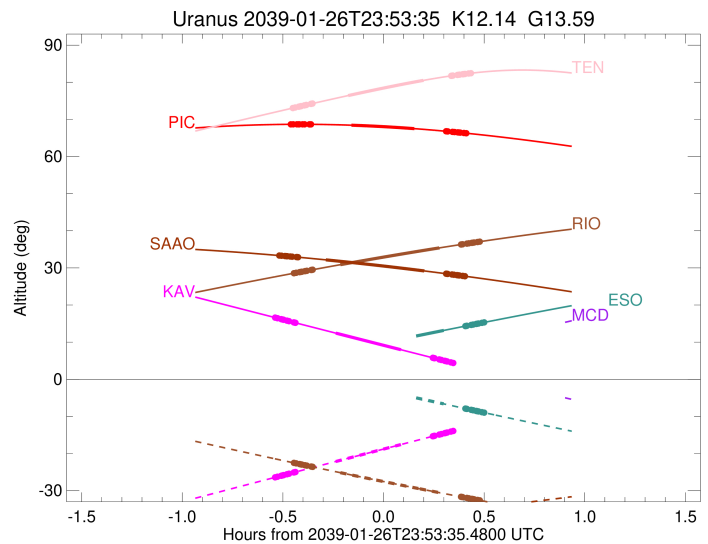

```
target                : Uranus
target radius (km)   : 25559.00
C/A epoch            : 2039-01-26T23:55:33.830
Event type           : PgtRgt
: Uranus occs: geocentric, topocentric
: Ring occs: geocentric, topocentric
Observer code        : RIO
Location              : Rio de Janeiro
Latitude (deg)       : -22.89506
E. Longitude (deg)   : 316.77708
Altitude (km)        : 0.033
Gaia source ID       : 673809832496893568
2Mass ID (if available) : 07512686+2131483
ICRS Star Coord at Epoch: 07h 51m 26.86978s +21:31:48.39620s
RUWE (>1.4 is poor) : 0.98
K magnitude           : 12.144
G magnitude           : 13.590
RP magnitude          : 13.084
BP magnitude          : 13.927
DUPflag              : 0
Distance (au)         : 17.674
f0 (km)               : 0.000
g0 (km)               : 0.000
skyplane vel. (km/s) : -22.77
Sun-Target sep (deg) : 169.42
Sun-Moon sep (deg)   : 139.31
B (ring opening deg) : 51.10
PA of pole (deg)     : 87.66
Pole direction: RA (deg): 257.31100
Dec (deg): -15.17500
C/A sky separation (") : 1.161
C/A sky separation (km) : 14884.3
NAIF SPICE kernels   : RAJobs_U111+rgf15.spk
URKALLvl1.spk
urall1.bsp
IAU_URANUS_for_RINGFIT.tpc
vgr2.urall1.bsp
ural61.bsp
vgr2.ural61.bsp
peph.ural60.bsp
earthstns_itrf93_040916.bsp
earth_720101_070426.bpc
earth_200101_990628_predict.bpc
pg3f0000r.bsp
pg490000r.bsp
naif0012.tls
earth_flat_IAU.spk
```

Ring	I/E	UTC	b?	alt	alt-sun	radius	r-dot	lat-geo	lat-geodetic
epsilon	I	2039-01-26T23:27:01.604		28.59	-22.55	50934.35	-28.00		
lambda	I	2039-01-26T23:27:33.983		28.68	-22.65	50026.71	-28.01		
delta	I	2039-01-26T23:28:35.732		28.86	-22.85	48300.35	-27.91		
gamma	I	2039-01-26T23:28:59.834		28.92	-22.93	47628.24	-27.86		
eta	I	2039-01-26T23:29:16.069		28.97	-22.98	47176.12	-27.83		
beta	I	2039-01-26T23:30:11.242		29.13	-23.16	45643.96	-27.73		
alpha	I	2039-01-26T23:30:45.415		29.22	-23.27	44689.35	-27.65		
4	I	2039-01-26T23:32:00.698		29.43	-23.51	42611.78	-27.47		
5	I	2039-01-26T23:32:15.505		29.47	-23.55	42191.70	-27.41		
6	I	2039-01-26T23:32:31.305		29.52	-23.60	41795.83	-27.40		
Uranus	I	2039-01-26T23:40:43.451		30.87	-25.16	25405.37		-24.31	-25.32
Uranus	E	2039-01-27T00:10:15.836		35.39	-30.54	25258.54		35.33	36.58
6	E	2039-01-27T00:16:43.329		36.30	-31.67	41861.44	27.45		
5	E	2039-01-27T00:16:56.401		36.33	-31.70	42221.95	27.46		
4	E	2039-01-27T00:17:07.177		36.36	-31.74	42527.47	27.52		
alpha	E	2039-01-27T00:18:27.321		36.54	-31.97	44730.04	27.70		
beta	E	2039-01-27T00:19:00.698		36.62	-32.06	45668.09	27.78		
eta	E	2039-01-27T00:19:54.957		36.74	-32.22	47176.12	27.89		
gamma	E	2039-01-27T00:20:10.925		36.78	-32.26	47621.73	27.92		
delta	E	2039-01-27T00:20:35.209		36.84	-32.33	48300.35	27.97		
lambda	E	2039-01-27T00:21:36.823		36.97	-32.50	50026.71	28.07		
epsilon	E	2039-01-27T00:22:15.961		37.06	-32.62	51126.50	28.06