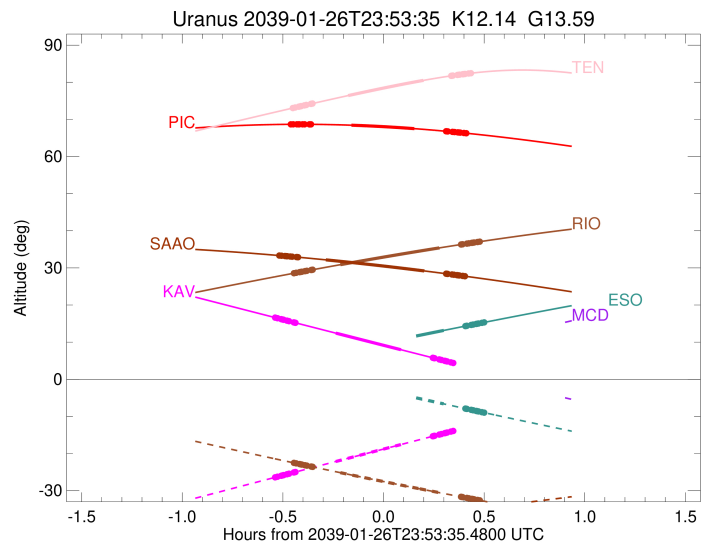

target : Uranus
target radius (km) : 25559.00
C/A epoch : 2039-01-26T23:54:22.900
Event type : PgtRgt
: Uranus occs: geocentric, topocentric
: Ring occs: geocentric, topocentric
Observer code : TEN
Location : Teide Obs./Tenerife
Latitude (deg) : 28.30050
E. Longitude (deg) : 343.48909
Altitude (km) : 2.395
Gaia source ID : 673809832496893568
2Mass ID (if available) : 07512686+2131483
ICRS Star Coord at Epoch: 07h 51m 26.8697s +21:31:48.39620s
RUWE (>1.4 is poor) : 0.98
K magnitude : 12.144
G magnitude : 13.590
RP magnitude : 13.084
BP magnitude : 13.927
DUPflag : 0
Distance (au) : 17.674
f0 (km) : 0.000
g0 (km) : 0.000
skyplane vel. (km/s) : -22.77
Sun-Target sep (deg) : 169.42
Sun-Moon sep (deg) : 139.34
B (ring opening deg) : 51.10
PA of pole (deg) : 87.66
Pole direction: RA (deg): 257.31100
Dec (deg): -15.17500
C/A sky separation (") : 1.566
C/A sky separation (km) : 20070.5
NAIF SPICE kernels : RAJobs_U111+rgf15.spk
URKALLvl.spk
ura111.bsp
IAU_URANUS_for_RINGFIT.tpc
vgr2.ura111.bsp
ura161.bsp
vgr2.ura161.bsp
peph.ura160.bsp
earthstns_itr93_040916.bsp
earth_720101_070426.bpc
earth_200101_990628_predict.bpc
pg3f0000r.bsp
pg490000r.bsp
naif0012.tls
earth_flat_IAU.spk

Ring	I/E	UTC	b?	alt	alt-sun	radius	r-dot	lat-geo	lat-geodetic
epsilon	I	2039-01-26T23:26:43.665		73.10	-62.70	50898.87	-26.95		
lambda	I	2039-01-26T23:27:15.991		73.21	-62.82	50026.71	-26.93		
delta	I	2039-01-26T23:28:20.313		73.43	-63.04	48300.35	-26.74		
gamma	I	2039-01-26T23:28:45.507		73.52	-63.13	47627.66	-26.66		
eta	I	2039-01-26T23:29:02.462		73.58	-63.19	47176.12	-26.60		
beta	I	2039-01-26T23:30:00.332		73.78	-63.40	45642.82	-26.39		
alpha	I	2039-01-26T23:30:36.362		73.90	-63.53	44687.42	-26.24		
4	I	2039-01-26T23:31:55.895		74.17	-63.81	42608.75	-25.90		
5	I	2039-01-26T23:32:11.863		74.23	-63.86	42183.06	-25.80		
6	I	2039-01-26T23:32:28.419		74.29	-63.92	41794.92	-25.76		
Uranus	I	2039-01-26T23:43:04.602		76.42	-66.16	25494.37		-15.44	-16.14
Uranus	E	2039-01-27T00:05:30.751		80.52	-70.74	25346.28		29.03	30.16
6	E	2039-01-27T00:13:48.264		81.74	-72.36	41856.29	25.77		
5	E	2039-01-27T00:14:01.615		81.77	-72.40	42211.09	25.81		
4	E	2039-01-27T00:14:13.653		81.80	-72.44	42529.50	25.91		
alpha	E	2039-01-27T00:15:38.320		81.98	-72.71	44725.80	26.25		
beta	E	2039-01-27T00:16:13.573		82.05	-72.82	45665.64	26.40		
eta	E	2039-01-27T00:17:10.653		82.17	-73.00	47176.12	26.61		
gamma	E	2039-01-27T00:17:27.370		82.20	-73.05	47621.43	26.67		
delta	E	2039-01-27T00:17:52.790		82.25	-73.13	48300.35	26.75		
lambda	E	2039-01-27T00:18:57.091		82.37	-73.33	50026.71	26.94		
epsilon	E	2039-01-27T00:19:36.154		82.44	-73.45	51081.33	26.96