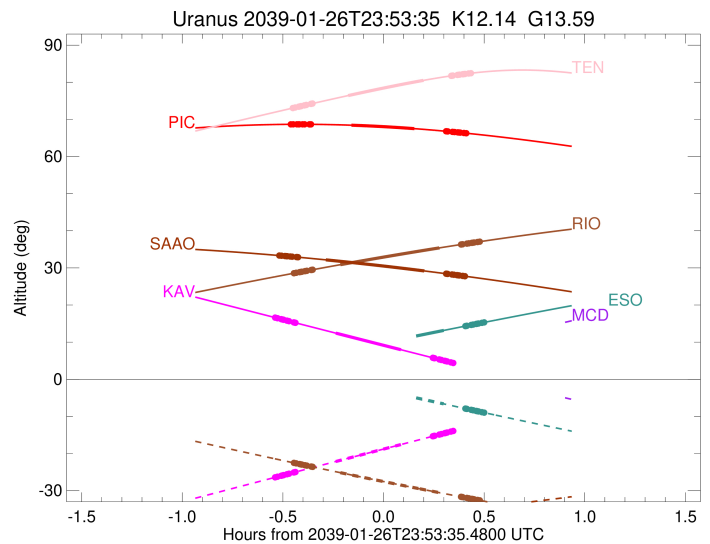

target : Uranus
target radius (km) : 25559.00
C/A epoch : 2039-01-26T23:56:42.200
Event type : PgtRgt
: Uranus occs: geocentric, topocentric
: Ring occs: geocentric, topocentric
Observer code : ESO
Location : European Southern Obs. (3.6m)
Latitude (deg) : -29.26097
E. Longitude (deg) : 289.26831
Altitude (km) : 2.400
Gaia source ID : 673809832496893568
2Mass ID (if available) : 07512686+2131483
ICRS Star Coord at Epoch: 07h 51m 26.8697s +21:31:48.39620s
RUWE (>1.4 is poor) : 0.98
K magnitude : 12.144
G magnitude : 13.590
RP magnitude : 13.084
BP magnitude : 13.927
DUPflag : 0
Distance (au) : 17.674
f0 (km) : 0.000
g0 (km) : 0.000
skyplane vel. (km/s) : -22.77
Sun-Target sep (deg) : 169.42
Sun-Moon sep (deg) : 139.25
B (ring opening deg) : 51.10
PA of pole (deg) : 87.66
Pole direction: RA (deg): 257.31100
Dec (deg): -15.17500
C/A sky separation (") : 1.157
C/A sky separation (km) : 14832.1
NAIF SPICE kernels : RAJobs_U111+rgf15.spk
URKALLvl.spk
ura111.bsp
IAU_URANUS_for_RINGFIT.tpc
vgr2.ura111.bsp
ura161.bsp
vgr2.ura161.bsp
peph.ura160.bsp
earthstns_itr93_040916.bsp
earth_720101_070426.bpc
earth_200101_990628_predict.bpc
pg3f0000r.bsp
pg490000r.bsp
naif0012.tls
earth_flat_IAU.spk

Ring	I/E	UTC	b?	alt	alt-sun	radius	r-dot	lat-geo	lat-geodetic
epsilon	I	2039-01-26T23:27:56.407		4.96x	2.15x	50933.89	-27.79		
lambda	I	2039-01-26T23:28:29.005		5.07	2.04x	50026.71	-27.80		
delta	I	2039-01-26T23:29:31.203		5.27	1.83x	48300.35	-27.71		
gamma	I	2039-01-26T23:29:55.480		5.35	1.75x	47628.23	-27.66		
eta	I	2039-01-26T23:30:11.831		5.40	1.69x	47176.12	-27.64		
beta	I	2039-01-26T23:31:07.401		5.58	1.50x	45643.94	-27.53		
alpha	I	2039-01-26T23:31:41.819		5.69	1.38x	44689.33	-27.45		
4	I	2039-01-26T23:32:57.635		5.93	1.12x	42611.76	-27.28		
5	I	2039-01-26T23:33:12.549		5.98	1.07x	42191.62	-27.22		
6	I	2039-01-26T23:33:28.459		6.03	1.02x	41795.82	-27.21		
Uranus	I	2039-01-26T23:41:44.015		7.61	-0.66x	25405.54		-24.30	-25.30
Uranus	E	2039-01-27T00:11:31.588		13.15	-6.63	25257.13		35.42	36.68
6	E	2039-01-27T00:18:00.404		14.32	-7.90	41861.57	27.29		
5	E	2039-01-27T00:18:13.570		14.36	-7.94	42222.24	27.29		
4	E	2039-01-27T00:18:24.397		14.39	-7.98	42527.43	27.35		
alpha	E	2039-01-27T00:19:45.028		14.64	-8.24	44730.16	27.53		
beta	E	2039-01-27T00:20:18.606		14.74	-8.35	45668.15	27.61		
eta	E	2039-01-27T00:21:13.191		14.90	-8.53	47176.12	27.72		
gamma	E	2039-01-27T00:21:29.255		14.95	-8.58	47621.74	27.75		
delta	E	2039-01-27T00:21:53.686		15.02	-8.66	48300.35	27.80		
lambda	E	2039-01-27T00:22:55.673		15.20	-8.86	50026.71	27.90		
epsilon	E	2039-01-27T00:23:35.099		15.32	-8.99	51127.92	27.89