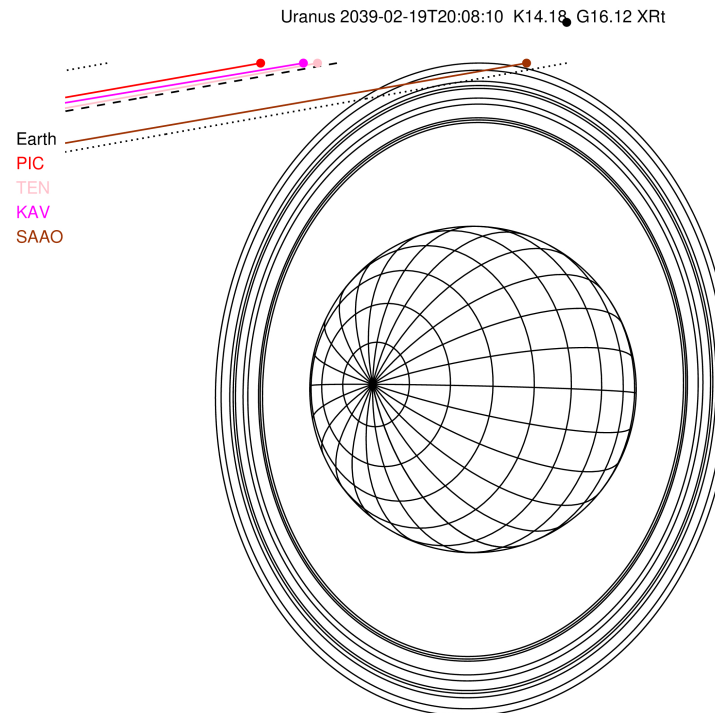

target : Uranus
target radius (km) : 25559.00
C/A epoch : 2039-02-19T20:08:10.720
Event type : XRT
: No Uranus occs
: Ring occs: topocentric, not geocentric
Gaia source ID : 674530562367671680
2Mass ID (if available) : 07473359+2141504

ICRS Star Coord at Epoch: 07h 47m 33.58829s +21:41:49.76719s

RUWE (>1.4 is poor) : 0.97
K magnitude : 14.177
G magnitude : 16.117
RP magnitude : 15.476
BP magnitude : 16.620
DUPflag : 0
Distance (au) : 17.827
f0 (km) : 0.000
g0 (km) : 0.000
skyplane vel. (km/s) : -17.71
Sun-Target sep (deg) : 144.36
Sun-Moon sep (deg) : 174.00
B (ring opening deg) : 51.99
PA of pole (deg) : 87.04

#	a(km)	ring
1	41837.2	6
2	42235.0	5
3	42571.2	4
4	44718.5	alpha
5	45661.1	beta
6	47176.1	eta
7	47626.3	gamma
8	48300.3	delta
9	50026.7	lambda
10	51149.4	epsilon

Observable events with sun below -5 deg and altitude above 5 deg unblocked by planet

Obs	Location	lat	Elon	Rings I	Planet	Rings E	Observed Events Interval	OEcode
PIC	Pic du Midi	42.9	0.1					PnnRnn
PAL	Palomar Mt (200")	33.4	243.1					PnnRnn
PMO	Purple Mtn Obs. Nanki	32.1	118.8					PnnRnn
KPNO	Kitt Peak Natl Obs	32.0	248.4					PnnRnn
MCD	McDonald Obs. 2.7m	30.7	256.0					PnnRnn
TEN	Teide Obs./Tenerife	28.3	343.5					PnnRnn
IRTF	Mauna Kea/IRTF	19.8	204.5					PnnRnn
KAV	Kavalur Observatory	12.6	78.8					PnnRnn
RIO	Rio de Janeiro	-22.9	316.8					PnnRnn
ESO	European Southern Obs	-29.3	289.3					PnnRnn
AAT	Siding Spring (AAT)	-31.3	149.1					PnnRnn
SAAO	So. Afr. Astro. Obs.	-32.4	20.8	++		++	FEB 19 19:55 - FEB 19 20:12	PnnRie
MSO	Mt. Stromlo Observato	-35.3	149.0					PnnRnn