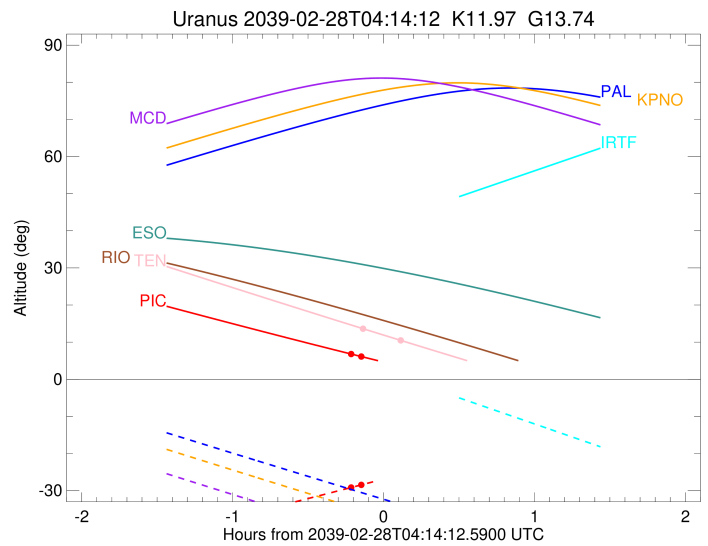

```
target                : Uranus
target radius (km)    : 25559.00
C/A epoch             : 2039-02-28T04:10:25.560
Event type           : XRt
: No Uranus occs
: Ring occs: topocentric, not geocentric
Observer code        : PIC
Location             : Pic du Midi
Latitude (deg)       : 42.93656
E. Longitude (deg)   : 0.14231
Altitude (km)        : 2.890
Gaia source ID       : 674541351325538944
2Mass ID (if available) : 07462929+2144197
ICRS Star Coord at Epoch: 07h 46m 29.42014s +21:44:17.76725s
RUWE (>1.4 is poor) : 0.94
K magnitude           : 11.974
G magnitude           : 13.737
RP magnitude          : 13.155
BP magnitude          : 14.148
DUPflag              : 0
Distance (au)        : 17.916
f0 (km)              : 0.000
g0 (km)              : 0.000
skyplane vel. (km/s) : -14.81
Sun-Target sep (deg) : 135.71
Sun-Moon sep (deg)   : 77.62
B (ring opening deg) : 52.24
PA of pole (deg)     : 86.87
Pole direction: RA (deg): 257.31100
Dec (deg): -15.17500
C/A sky separation (") : 3.731
C/A sky separation (km) : 48484.0
NAIF SPICE kernels   : RAJobs_U111+rgf15.spk
URKALLvl.spk
ura111.bsp
IAU_URANUS_for_RINGFIT.tpc
vgr2.ura111.bsp
ura161.bsp
vgr2.ura161.bsp
peph.ura160.bsp
earthstns_itrf93_040916.bsp
earth_720101_070426.bpc
earth_200101_990628_predict.bpc
pg3f0000r.bsp
pg490000r.bsp
naif0012.tls
earth_flat_IAU.spk
```

Ring	I/E	UTC	b?	alt	alt-sun	radius	r-dot	lat-geo	lat-geodetic
epsilon	I	2039-02-28T04:00:13.030		6.99	-29.36	51546.38	-5.78		
lambda	I	2039-02-28T04:05:26.665		6.11	-28.44	50026.71	-3.85		

No planet occultations

lambda	E	2039-02-28T04:24:16.026		2.98x	-25.09	50026.71	3.84		
epsilon	E	2039-02-28T04:29:08.128		2.19x	-24.22	51418.15	5.77