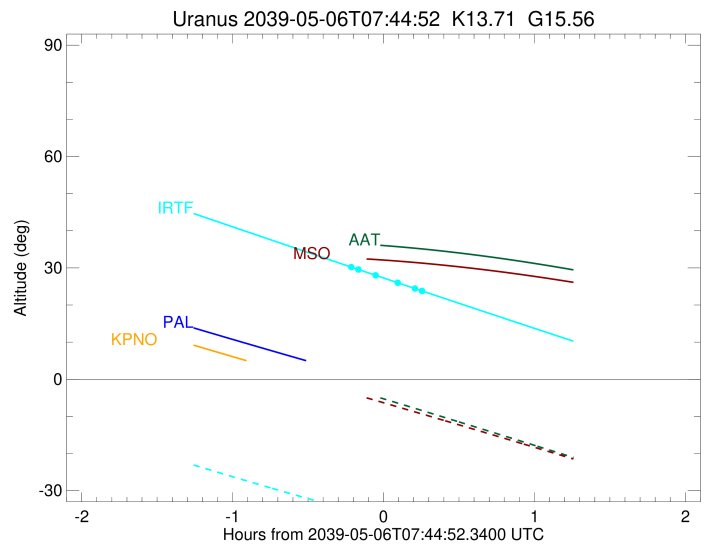

```
target                : Uranus
target radius (km)   : 25559.00
C/A epoch            : 2039-05-06T07:50:33.280
Event type          : XRgt
: No Uranus occs
: Ring occs: geocentric, topocentric
Observer code       : IRTF
Location            : Mauna Kea/IRTF
Latitude (deg)      : 19.82622
E. Longitude (deg)  : 204.52800
Altitude (km)       : 4.168
Gaia source ID      : 674540354893125248
2Mass ID (if available) : 07464239+2142238
ICRS Star Coord at Epoch: 07h 46m 42.35935s +21:42:23.81195s
RUWE (>1.4 is poor) : 0.96
K magnitude         : 13.711
G magnitude         : 15.559
RP magnitude        : 14.945
BP magnitude        : 16.001
DUPflag            : 0
Distance (au)       : 18.957
f0 (km)             : 0.000
g0 (km)             : 0.000
skyplane vel. (km/s) : 16.93
Sun-Target sep (deg) : 69.53
Sun-Moon sep (deg)  : 80.63
B (ring opening deg) : 52.19
PA of pole (deg)    : 86.94
Pole direction: RA (deg): 257.31100
Dec (deg): -15.17500
C/A sky separation (") : 3.448
C/A sky separation (km) : 47407.0
NAIF SPICE kernels  : RAJobs_U111+rgf15.spk
URKALLvl.spk
urall1.bsp
IAU_URANUS_for_RINGFIT.tpc
vgr2.urall1.bsp
ural161.bsp
vgr2.ural161.bsp
peph.ural160.bsp
earthstns_itrff93_040916.bsp
earth_720101_070426.bpc
earth_200101_990628_predict.bpc
pg3f0000r.bsp
pg490000r.bsp
naif0012.tls
earth_flat_IAU.spk
```

b: ring blocked by planet x: target alt < 5.0 deg or sun > -5.0 deg

Ring	I/E	UTC	b? alt	alt-sun	radius	r-dot	lat-geo	lat-geodetic
epsilon	I	2039-05-06T07:32:49.861	30.04	-35.52	50840.11	-7.02		
lambda	I	2039-05-06T07:34:56.597	29.56	-35.90	50026.71	-5.91		
delta	I	2039-05-06T07:41:51.267	27.98	-37.15	48300.35	-2.35		

No planet occultations

delta	E	2039-05-06T07:50:25.660	26.02	-38.66	48300.35	2.35		
lambda	E	2039-05-06T07:57:19.509	24.45	-39.85	50026.71	5.93		
epsilon	E	2039-05-06T07:59:59.080	23.85	-40.30	51074.93	7.04