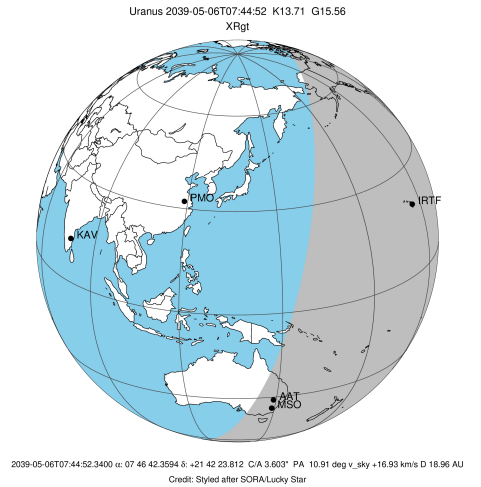

```
target                : Uranus
target radius (km)   : 25559.00
C/A epoch            : 2039-05-06T07:50:33.280
Event type          : XRgt
: No Uranus occs
: Ring occs: geocentric, topocentric
Observer code       : IRTF
Location            : Mauna Kea/IRTF
Latitude (deg)      : 19.82622
E. Longitude (deg)  : 204.52800
Altitude (km)       : 4.168
Gaia source ID      : 674540354893125248
2Mass ID (if available) : 07464239+2142238
ICRS Star Coord at Epoch: 07h 46m 42.35935s +21:42:23.81195s
RUWE (>1.4 is poor) : 0.96
K magnitude         : 13.711
G magnitude         : 15.559
RP magnitude        : 14.945
BP magnitude        : 16.001
DUPflag            : 0
Distance (au)       : 18.957
f0 (km)             : 0.000
g0 (km)             : 0.000
skyplane vel. (km/s) : 16.93
Sun-Target sep (deg) : 69.53
Sun-Moon sep (deg)  : 80.63
B (ring opening deg) : 52.19
PA of pole (deg)    : 86.94
Pole direction: RA (deg): 257.31100
Dec (deg): -15.17500
C/A sky separation (") : 3.448
C/A sky separation (km) : 47407.0
NAIF SPICE kernels  : RAJobs_U111+rgf15.spk
URKALLvl.spk
urall1.bsp
IAU_URANUS_for_RINGFIT.tpc
vgr2.urall1.bsp
ural161.bsp
vgr2.ural161.bsp
peph.ural160.bsp
earthstns_itrff93_040916.bsp
earth_720101_070426.bpc
earth_200101_990628_predict.bpc
pg3f0000r.bsp
pg490000r.bsp
naif0012.tls
earth_flat_IAU.spk
```

b: ring blocked by planet x: target alt < 5.0 deg or sun > -5.0 deg

Ring	I/E	UTC	b? alt	alt-sun	radius	r-dot	lat-geo	lat-geodetic
epsilon	I	2039-05-06T07:32:49.861	30.04	-35.52	50840.11	-7.02		
lambda	I	2039-05-06T07:34:56.597	29.56	-35.90	50026.71	-5.91		
delta	I	2039-05-06T07:41:51.267	27.98	-37.15	48300.35	-2.35		

No planet occultations

delta	E	2039-05-06T07:50:25.660	26.02	-38.66	48300.35	2.35		
lambda	E	2039-05-06T07:57:19.509	24.45	-39.85	50026.71	5.93		
epsilon	E	2039-05-06T07:59:59.080	23.85	-40.30	51074.93	7.04