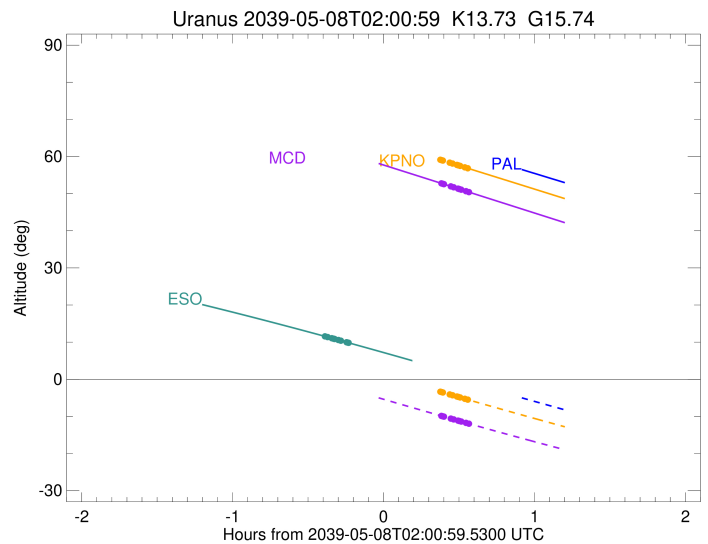

```
target                : Uranus
target radius (km)   : 25559.00
C/A epoch            : 2039-05-08T02:02:48.810
Event type          : XRgt
: No Uranus occs
: Ring occs: geocentric, topocentric
Observer code       : KPNO
Location            : Kitt Peak Natl Obs
Latitude (deg)      : 31.96333
E. Longitude (deg)  : 248.40000
Altitude (km)       : 2.120
Gaia source ID      : 674534238859691904
2Mass ID (if available) : 07465594+2141532
ICRS Star Coord at Epoch: 07h 46m 55.93973s +21:41:53.45353s
RUWE (>1.4 is poor) : 0.91
K magnitude          : 13.728
G magnitude          : 15.743
RP magnitude         : 15.090
BP magnitude         : 16.229
DUPflag             : 0
Distance (au)       : 18.984
f0 (km)             : 0.000
g0 (km)             : 0.000
skyplane vel. (km/s) : 17.72
Sun-Target sep (deg) : 67.88
Sun-Moon sep (deg)  : 107.52
B (ring opening deg) : 52.14
PA of pole (deg)    : 86.97
Pole direction: RA (deg): 257.31100
Dec (deg): -15.17500
C/A sky separation (") : 2.500
C/A sky separation (km) : 34426.3
NAIF SPICE kernels  : RAJobs_U111+rgf15.spk
URKALLvl1.spk
urall11.bsp
IAU_URANUS_for_RINGFIT.tpc
vgr2.urall11.bsp
ural61.bsp
vgr2.ural61.bsp
peph.ural60.bsp
earthstns_itr93_040916.bsp
earth_720101_070426.bpc
earth_200101_990628_predict.bpc
pg3f0000r.bsp
pg490000r.bsp
naif0012.tls
earth_flat_IAU.spk
```

Ring	I/E	UTC	b? alt	alt-sun	radius	r-dot	lat-geo	lat-geodetic
epsilon	I	2039-05-08T01:37:18.541	68.56	5.91x	51046.20	-16.00		
lambda	I	2039-05-08T01:38:23.303	68.35	5.69x	50026.71	-15.60		
delta	I	2039-05-08T01:40:15.915	67.98	5.31x	48300.35	-15.05		
gamma	I	2039-05-08T01:41:00.685	67.83	5.16x	47631.54	-14.82		
eta	I	2039-05-08T01:41:31.584	67.73	5.05x	47176.12	-14.66		
beta	I	2039-05-08T01:43:16.140	67.38	4.70x	45672.57	-14.06		
alpha	I	2039-05-08T01:44:23.781	67.16	4.47x	44745.11	-13.65		
4	I	2039-05-08T01:47:12.567	66.60	3.90x	42541.46	-12.46		
5	I	2039-05-08T01:47:33.567	66.53	3.83x	42293.53	-12.31		
6	I	2039-05-08T01:48:04.252	66.42	3.73x	41879.24	-12.05		

No planet occultations

6	E	2039-05-08T02:23:35.142	59.13	-3.36x	41847.35	12.08		
5	E	2039-05-08T02:24:04.156	59.03	-3.45x	42204.86	12.34		
4	E	2039-05-08T02:24:30.031	58.94	-3.54x	42528.96	12.50		
alpha	E	2039-05-08T02:27:19.415	58.34	-4.09x	44744.71	13.69		
beta	E	2039-05-08T02:28:26.565	58.11	-4.31x	45679.31	14.11		
eta	E	2039-05-08T02:30:10.520	57.75	-4.65x	47176.12	14.71		
gamma	E	2039-05-08T02:30:41.025	57.64	-4.75x	47627.23	14.87		
delta	E	2039-05-08T02:31:25.928	57.48	-4.89x	48300.35	15.11		
lambda	E	2039-05-08T02:33:18.126	57.09	-5.26	50026.71	15.66		
epsilon	E	2039-05-08T02:34:54.048	56.75	-5.57	51549.23	16.06