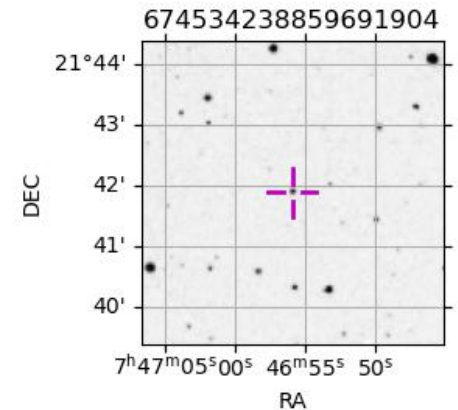

Observable events with sun below -5 deg and altitude above 5 deg unblocked by planet

Obs	Location	lat	Elon	Rings I	Planet	Rings E	Observed Events Interval	OEcode
PIC	Pic du Midi	42.9	0.1					PnnRnn
PAL	Palomar Mt (200")	33.4	243.1					PnnRnn
PMO	Purple Mtn Obs. Nanki	32.1	118.8					PnnRnn
KPNO	Kitt Peak Natl Obs	32.0	248.4			++	MAY 08 02:33 - MAY 08 02:34	PnnRne
MCD	McDonald Obs. 2.7m	30.7	256.0			+++++	MAY 08 02:24 - MAY 08 02:35	PnnRne
TEN	Teide Obs./Tenerife	28.3	343.5					PnnRnn
IRTF	Mauna Kea/IRTF	19.8	204.5					PnnRnn
KAV	Kavalur Observatory	12.6	78.8					PnnRnn
RIO	Rio de Janeiro	-22.9	316.8					PnnRnn
ESO	European Southern Obs	-29.3	289.3	+++++			MAY 08 01:37 - MAY 08 01:47	PnnRin
AAT	Siding Spring (AAT)	-31.3	149.1					PnnRnn
SAAO	So. Afr. Astro. Obs.	-32.4	20.8					PnnRnn
MSO	Mt. Stromlo Observato	-35.3	149.0					PnnRnn