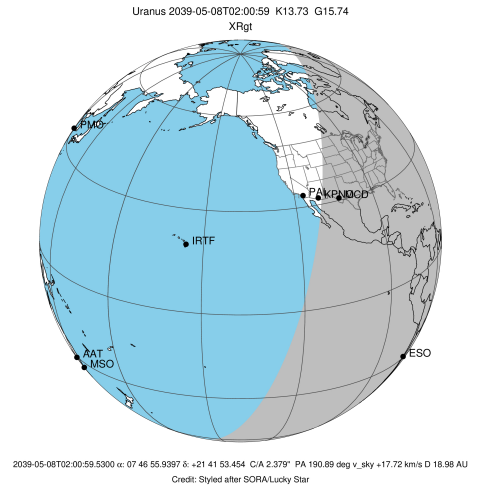

```
target                : Uranus
target radius (km)   : 25559.00
C/A epoch            : 2039-05-08T02:02:48.810
Event type          : XRgt
: No Uranus occs
: Ring occs: geocentric, topocentric
Observer code       : KPNO
Location            : Kitt Peak Natl Obs
Latitude (deg)      : 31.96333
E. Longitude (deg)  : 248.40000
Altitude (km)       : 2.120
Gaia source ID      : 674534238859691904
2Mass ID (if available) : 07465594+2141532
ICRS Star Coord at Epoch: 07h 46m 55.93973s +21:41:53.45353s
RUWE (>1.4 is poor) : 0.91
K magnitude          : 13.728
G magnitude          : 15.743
RP magnitude         : 15.090
BP magnitude         : 16.229
DUPflag             : 0
Distance (au)       : 18.984
f0 (km)             : 0.000
g0 (km)             : 0.000
skyplane vel. (km/s) : 17.72
Sun-Target sep (deg) : 67.88
Sun-Moon sep (deg)  : 107.52
B (ring opening deg) : 52.14
PA of pole (deg)    : 86.97
Pole direction: RA (deg): 257.31100
Dec (deg): -15.17500
C/A sky separation (") : 2.500
C/A sky separation (km) : 34426.3
NAIF SPICE kernels  : RAJobs_U111+rgf15.spk
URKALLvl1.spk
urall11.bsp
IAU_URANUS_for_RINGFIT.tpc
vgr2.urall11.bsp
ural61.bsp
vgr2.ural61.bsp
peph.ural60.bsp
earthstns_itr93_040916.bsp
earth_720101_070426.bpc
earth_200101_990628_predict.bpc
pg3f0000r.bsp
pg490000r.bsp
naif0012.tls
earth_flat_IAU.spk
```

Ring	I/E	UTC	b? alt	alt-sun	radius	r-dot	lat-geo	lat-geodetic
epsilon	I	2039-05-08T01:37:18.541	68.56	5.91x	51046.20	-16.00		
lambda	I	2039-05-08T01:38:23.303	68.35	5.69x	50026.71	-15.60		
delta	I	2039-05-08T01:40:15.915	67.98	5.31x	48300.35	-15.05		
gamma	I	2039-05-08T01:41:00.685	67.83	5.16x	47631.54	-14.82		
eta	I	2039-05-08T01:41:31.584	67.73	5.05x	47176.12	-14.66		
beta	I	2039-05-08T01:43:16.140	67.38	4.70x	45672.57	-14.06		
alpha	I	2039-05-08T01:44:23.781	67.16	4.47x	44745.11	-13.65		
4	I	2039-05-08T01:47:12.567	66.60	3.90x	42541.46	-12.46		
5	I	2039-05-08T01:47:33.567	66.53	3.83x	42293.53	-12.31		
6	I	2039-05-08T01:48:04.252	66.42	3.73x	41879.24	-12.05		

No planet occultations

6	E	2039-05-08T02:23:35.142	59.13	-3.36x	41847.35	12.08		
5	E	2039-05-08T02:24:04.156	59.03	-3.45x	42204.86	12.34		
4	E	2039-05-08T02:24:30.031	58.94	-3.54x	42528.96	12.50		
alpha	E	2039-05-08T02:27:19.415	58.34	-4.09x	44744.71	13.69		
beta	E	2039-05-08T02:28:26.565	58.11	-4.31x	45679.31	14.11		
eta	E	2039-05-08T02:30:10.520	57.75	-4.65x	47176.12	14.71		
gamma	E	2039-05-08T02:30:41.025	57.64	-4.75x	47627.23	14.87		
delta	E	2039-05-08T02:31:25.928	57.48	-4.89x	48300.35	15.11		
lambda	E	2039-05-08T02:33:18.126	57.09	-5.26	50026.71	15.66		
epsilon	E	2039-05-08T02:34:54.048	56.75	-5.57	51549.23	16.06