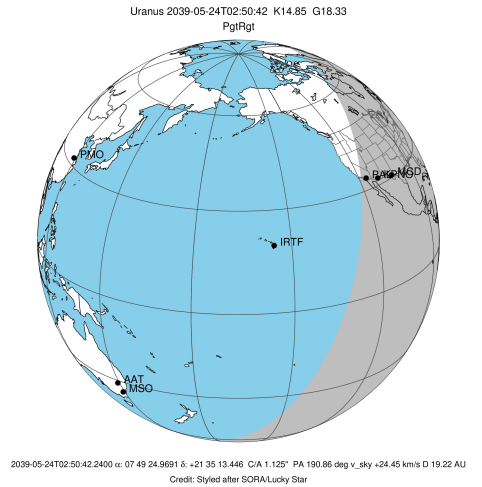

```
target                : Uranus
target radius (km)   : 25559.00
C/A epoch            : 2039-05-24T02:53:20.600
Event type          : PgtRgt
: Uranus occs: geocentric, topocentric
: Ring occs: geocentric, topocentric
Observer code       : KPNO
Location            : Kitt Peak Natl Obs
Latitude (deg)      : 31.96333
E. Longitude (deg)  : 248.40000
Altitude (km)       : 2.120
Gaia source ID      : 674561069519930112
2Mass ID (if available) : 07492499+2135138
ICRS Star Coord at Epoch: 07h 49m 24.96912s +21:35:13.44559s
RUWE (>1.4 is poor) : 1.05
K magnitude          : 14.848
G magnitude          : 18.332
RP magnitude         : 17.237
BP magnitude         : 19.498
DUPflag             : 0
Distance (au)       : 19.217
f0 (km)             : 0.000
g0 (km)             : 0.000
skyplane vel. (km/s) : 24.45
Sun-Target sep (deg) : 53.00
Sun-Moon sep (deg)  : 42.47
B (ring opening deg) : 51.57
PA of pole (deg)    : 87.38
Pole direction: RA (deg): 257.31100
Dec (deg): -15.17500
C/A sky separation (") : 1.319
C/A sky separation (km) : 18381.1
NAIF SPICE kernels  : RAJobs_U111+rgf15.spk
URKALLvl.spk
urall1.bsp
IAU_URANUS_for_RINGFIT.tpc
vgr2.urall1.bsp
ural61.bsp
vgr2.ural61.bsp
peph.ural60.bsp
earthstns_itr93_040916.bsp
earth_720101_070426.bpc
earth_200101_990628_predict.bpc
pg3f0000r.bsp
pg490000r.bsp
naif0012.tls
earth_flat_IAU.spk
```

Ring	I/E	UTC	b?	alt	alt-sun	radius	r-dot	lat-geo	lat-geodetic
epsilon	I	2039-05-24T02:28:36.752		45.22	-2.15x	51049.10	-28.53		
lambda	I	2039-05-24T02:29:12.745		45.09	-2.27x	50026.71	-28.36		
delta	I	2039-05-24T02:30:13.793		44.87	-2.46x	48300.35	-28.19		
gamma	I	2039-05-24T02:30:37.542		44.79	-2.54x	47631.57	-28.13		
eta	I	2039-05-24T02:30:53.749		44.73	-2.59x	47176.12	-28.08		
beta	I	2039-05-24T02:31:47.394		44.54	-2.76x	45674.53	-27.91		
alpha	I	2039-05-24T02:32:20.847		44.42	-2.86x	44747.98	-27.79		
4	I	2039-05-24T02:33:41.347		44.13	-3.12x	42534.62	-27.48		
5	I	2039-05-24T02:33:50.785		44.10	-3.15x	42278.86	-27.42		
6	I	2039-05-24T02:34:03.711		44.05	-3.19x	41876.23	-27.36		
Uranus	I	2039-05-24T02:41:23.201		42.49	-4.57x	25304.07		31.53	32.72
Uranus	E	2039-05-24T03:05:27.203		37.37	-9.02	25468.43		-18.07	-18.87
6	E	2039-05-24T03:14:51.468		35.37	-10.71	41800.16	27.44		
5	E	2039-05-24T03:15:04.535		35.33	-10.75	42155.08	27.51		
4	E	2039-05-24T03:15:19.360		35.28	-10.79	42572.87	27.56		
alpha	E	2039-05-24T03:16:36.714		35.00	-11.02	44711.87	27.89		
beta	E	2039-05-24T03:17:10.621		34.88	-11.12	45663.30	28.00		
eta	E	2039-05-24T03:18:04.551		34.69	-11.28	47176.12	28.18		
gamma	E	2039-05-24T03:18:20.388		34.64	-11.33	47622.72	28.23		
delta	E	2039-05-24T03:18:44.366		34.55	-11.40	48300.35	28.30		
lambda	E	2039-05-24T03:19:45.191		34.34	-11.58	50026.71	28.47		
epsilon	E	2039-05-24T03:20:36.350		34.16	-11.73	51486.32	28.64