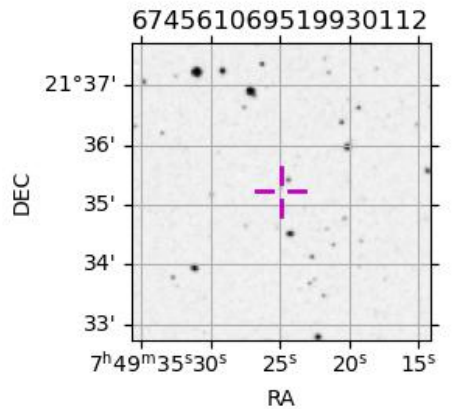

Observable events with sun below -5 deg and altitude above 5 deg unblocked by planet

Obs	Location	lat	Elon	Rings I	Planet	Rings E	Observed Events Interval	OEcode
PIC	Pic du Midi	42.9	0.1					PnnRnn
PAL	Palomar Mt (200")	33.4	243.1			+++++	MAY 24 03:14 - MAY 24 03:20	PnnRne
PMO	Purple Mtn Obs. Nanki	32.1	118.8					PnnRnn
KPNO	Kitt Peak Natl Obs	32.0	248.4		+	+++++	MAY 24 03:05 - MAY 24 03:20	PneRne
MCD	McDonald Obs. 2.7m	30.7	256.0	+++++	+	+++++	MAY 24 02:28 - MAY 24 03:20	PieRie
TEN	Teide Obs./Tenerife	28.3	343.5					PnnRnn
IRTF	Mauna Kea/IRTF	19.8	204.5					PnnRnn
KAV	Kavalur Observatory	12.6	78.8					PnnRnn
RIO	Rio de Janeiro	-22.9	316.8					PnnRnn
ESO	European Southern Obs	-29.3	289.3					PnnRnn
AAT	Siding Spring (AAT)	-31.3	149.1					PnnRnn
SAAO	So. Afr. Astro. Obs.	-32.4	20.8					PnnRnn
MSO	Mt. Stromlo Observato	-35.3	149.0					PnnRnn