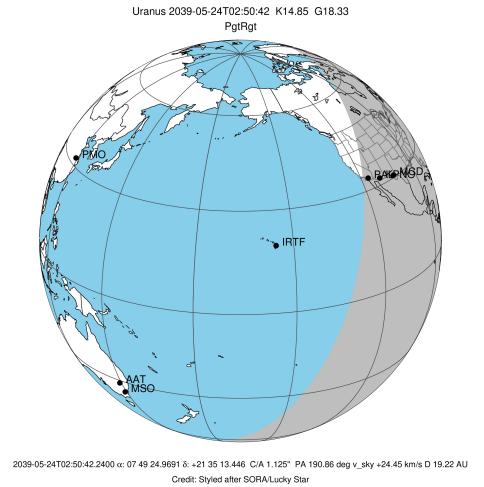

target : Uranus
target radius (km) : 25559.00
C/A epoch : 2039-05-24T02:53:06.000
Event type : PgtRgt
: Uranus occs: geocentric, topocentric
: Ring occs: geocentric, topocentric
Observer code : PAL
Location : Palomar Mt (200")
Latitude (deg) : 33.35622
E. Longitude (deg) : 243.13601
Altitude (km) : 1.706
Gaia source ID : 674561069519930112
2Mass ID (if available) : 07492499+2135138
ICRS Star Coord at Epoch: 07h 49m 24.96912s +21:35:13.44559s
RUWE (>1.4 is poor) : 1.05
K magnitude : 14.848
G magnitude : 18.332
RP magnitude : 17.237
BP magnitude : 19.498
DUPflag : 0
Distance (au) : 19.217
f0 (km) : 0.000
g0 (km) : 0.000
skyplane vel. (km/s) : 24.45
Sun-Target sep (deg) : 53.00
Sun-Moon sep (deg) : 42.46
B (ring opening deg) : 51.57
PA of pole (deg) : 87.38
Pole direction: RA (deg): 257.31100
Dec (deg): -15.17500
C/A sky separation (") : 1.313
C/A sky separation (km) : 18304.1
NAIF SPICE kernels : RAJobs_U111+rgf15.spk
URKALLvl.spk
ura111.bsp
IAU_URANUS_for_RINGFIT.tpc
vgr2.ura111.bsp
ura161.bsp
vgr2.ura161.bsp
peph.ura160.bsp
earthstns_itr93_040916.bsp
earth_720101_070426.bpc
earth_200101_990628_predict.bpc
pg3f0000r.bsp
pg490000r.bsp
naif0012.tls
earth_flat_IAU.spk

Ring	I/E	UTC	b? alt	alt-sun	radius	r-dot	lat-geo	lat-geodetic
epsilon	I	2039-05-24T02:28:19.314	49.64	2.52x	51048.52	-28.53		
lambda	I	2039-05-24T02:28:55.298	49.51	2.40x	50026.71	-28.35		
delta	I	2039-05-24T02:29:56.362	49.30	2.21x	48300.35	-28.19		
gamma	I	2039-05-24T02:30:20.116	49.22	2.13x	47631.57	-28.12		
eta	I	2039-05-24T02:30:36.327	49.16	2.08x	47176.12	-28.07		
beta	I	2039-05-24T02:31:29.983	48.97	1.91x	45674.50	-27.91		
alpha	I	2039-05-24T02:32:03.439	48.86	1.80x	44747.95	-27.79		
4	I	2039-05-24T02:33:23.941	48.58	1.54x	42534.67	-27.48		
5	I	2039-05-24T02:33:33.374	48.54	1.51x	42278.99	-27.42		
6	I	2039-05-24T02:33:46.306	48.50	1.47x	41876.27	-27.36		
Uranus	I	2039-05-24T02:41:04.571	46.97	0.08x	25302.73		31.62	32.81
Uranus	E	2039-05-24T03:05:16.628	41.90	-4.44x	25467.02		-18.22	-19.02
6	E	2039-05-24T03:14:39.242	39.93	-6.16	41800.12	27.44		
5	E	2039-05-24T03:14:52.309	39.88	-6.20	42155.09	27.50		
4	E	2039-05-24T03:15:07.140	39.83	-6.24	42572.97	27.56		
alpha	E	2039-05-24T03:16:24.507	39.56	-6.47	44711.80	27.88		
beta	E	2039-05-24T03:16:58.427	39.44	-6.58	45663.26	27.99		
eta	E	2039-05-24T03:17:52.379	39.25	-6.74	47176.12	28.16		
gamma	E	2039-05-24T03:18:08.222	39.20	-6.79	47622.71	28.21		
delta	E	2039-05-24T03:18:32.211	39.11	-6.86	48300.35	28.28		
lambda	E	2039-05-24T03:19:33.066	38.90	-7.04	50026.71	28.45		
epsilon	E	2039-05-24T03:20:24.238	38.72	-7.20	51485.91	28.63