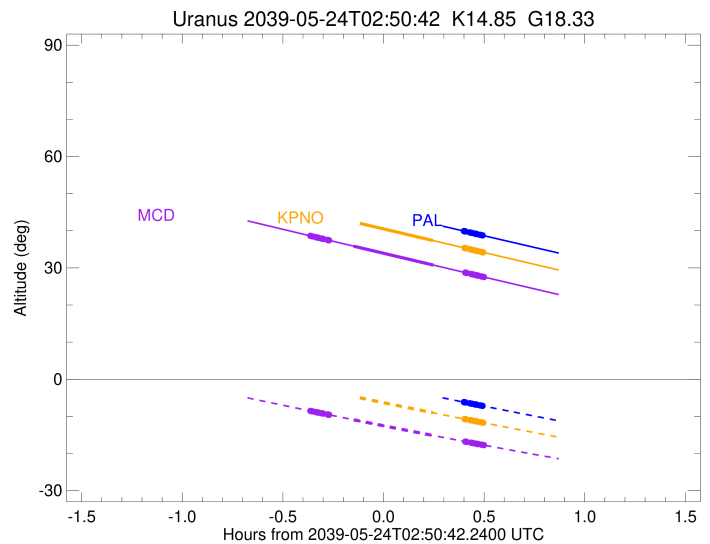

target : Uranus
target radius (km) : 25559.00
C/A epoch : 2039-05-24T02:53:06.000
Event type : PgtRgt
: Uranus occs: geocentric, topocentric
: Ring occs: geocentric, topocentric
Observer code : PAL
Location : Palomar Mt (200")
Latitude (deg) : 33.35622
E. Longitude (deg) : 243.13601
Altitude (km) : 1.706
Gaia source ID : 674561069519930112
2Mass ID (if available) : 07492499+2135138
ICRS Star Coord at Epoch: 07h 49m 24.96912s +21:35:13.44559s
RUWE (>1.4 is poor) : 1.05
K magnitude : 14.848
G magnitude : 18.332
RP magnitude : 17.237
BP magnitude : 19.498
DUPflag : 0
Distance (au) : 19.217
f0 (km) : 0.000
g0 (km) : 0.000
skyplane vel. (km/s) : 24.45
Sun-Target sep (deg) : 53.00
Sun-Moon sep (deg) : 42.46
B (ring opening deg) : 51.57
PA of pole (deg) : 87.38
Pole direction: RA (deg): 257.31100
Dec (deg): -15.17500
C/A sky separation (") : 1.313
C/A sky separation (km) : 18304.1
NAIF SPICE kernels : RAJobs_U111+rgf15.spk
URKALLvl.spk
ura111.bsp
IAU_URANUS_for_RINGFIT.tpc
vgr2.ura111.bsp
ura161.bsp
vgr2.ura161.bsp
peph.ura160.bsp
earthstns_itr93_040916.bsp
earth_720101_070426.bpc
earth_200101_990628_predict.bpc
pg3f0000r.bsp
pg490000r.bsp
naif0012.tls
earth_flat_IAU.spk

Ring	I/E	UTC	b? alt	alt-sun	radius	r-dot	lat-geo	lat-geodetic
epsilon	I	2039-05-24T02:28:19.314	49.64	2.52x	51048.52	-28.53		
lambda	I	2039-05-24T02:28:55.298	49.51	2.40x	50026.71	-28.35		
delta	I	2039-05-24T02:29:56.362	49.30	2.21x	48300.35	-28.19		
gamma	I	2039-05-24T02:30:20.116	49.22	2.13x	47631.57	-28.12		
eta	I	2039-05-24T02:30:36.327	49.16	2.08x	47176.12	-28.07		
beta	I	2039-05-24T02:31:29.983	48.97	1.91x	45674.50	-27.91		
alpha	I	2039-05-24T02:32:03.439	48.86	1.80x	44747.95	-27.79		
4	I	2039-05-24T02:33:23.941	48.58	1.54x	42534.67	-27.48		
5	I	2039-05-24T02:33:33.374	48.54	1.51x	42278.99	-27.42		
6	I	2039-05-24T02:33:46.306	48.50	1.47x	41876.27	-27.36		
Uranus	I	2039-05-24T02:41:04.571	46.97	0.08x	25302.73		31.62	32.81
Uranus	E	2039-05-24T03:05:16.628	41.90	-4.44x	25467.02		-18.22	-19.02
6	E	2039-05-24T03:14:39.242	39.93	-6.16	41800.12	27.44		
5	E	2039-05-24T03:14:52.309	39.88	-6.20	42155.09	27.50		
4	E	2039-05-24T03:15:07.140	39.83	-6.24	42572.97	27.56		
alpha	E	2039-05-24T03:16:24.507	39.56	-6.47	44711.80	27.88		
beta	E	2039-05-24T03:16:58.427	39.44	-6.58	45663.26	27.99		
eta	E	2039-05-24T03:17:52.379	39.25	-6.74	47176.12	28.16		
gamma	E	2039-05-24T03:18:08.222	39.20	-6.79	47622.71	28.21		
delta	E	2039-05-24T03:18:32.211	39.11	-6.86	48300.35	28.28		
lambda	E	2039-05-24T03:19:33.066	38.90	-7.04	50026.71	28.45		
epsilon	E	2039-05-24T03:20:24.238	38.72	-7.20	51485.91	28.63