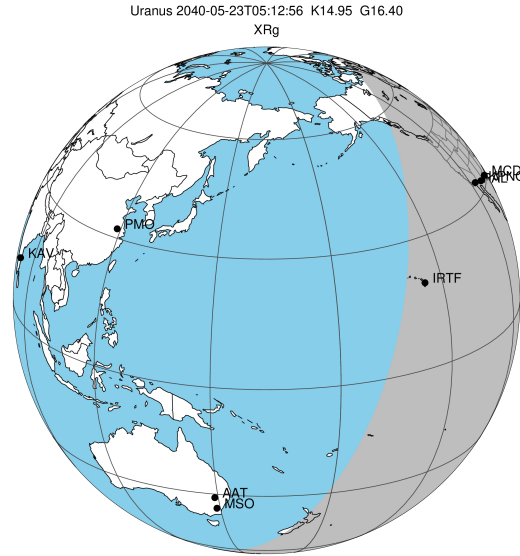

target : Uranus  
 target radius (km) : 25559.00  
 C/A epoch : 2040-05-23T05:12:56.780  
 Event type : XRG  
 : No Uranus occs  
 : Ring occs: geocentric, not topocentric  
 Gaia source ID : 670675743320768896  
 2Mass ID (if available) : 08080105+2045395

ICRS Star Coord at Epoch: 08h 08m 01.06741s +20:45:39.52482s  
 RUWE (>1.4 is poor) : 1.08  
 K magnitude : 14.948  
 G magnitude : 16.402  
 RP magnitude : 15.908  
 BP magnitude : 16.712  
 DUPflag : 0  
 Distance (au) : 19.094  
 f0 (km) : 0.000  
 g0 (km) : 0.000  
 skyplane vel. (km/s) : 22.51  
 Sun-Target sep (deg) : 57.57  
 Sun-Moon sep (deg) : 79.00  
 B (ring opening deg) : 47.25  
 PA of pole (deg) : 90.13

2040-05-23T05:12:56.7800 ex: 08 08 01.0674 s: +20 45 39.525 C/A 3.586° PA 192.63 deg v\_sky +22.51 km/s D 19.09 AU  
 Credit: Styled after SORA/Lucky Star

#	a(km)	ring
1	41837.2	6
2	42235.0	5
3	42571.2	4
4	44718.5	alpha
5	45661.1	beta
6	47176.1	eta
7	47626.3	gamma
8	48300.3	delta
9	50026.7	lambda
10	51149.4	epsilon

Observable events with sun below -5 deg and altitude above 5 deg unblocked by planet

Obs	Location	lat	Elon	Rings I	Planet	Rings E	Observed Events Interval	OEcode
PIC	Pic du Midi	42.9	0.1					PnnRnn
PAL	Palomar Mt (200")	33.4	243.1					PnnRnn
PMO	Purple Mtn Obs. Nanki	32.1	118.8					PnnRnn
KPNO	Kitt Peak Natl Obs	32.0	248.4					PnnRnn
MCD	McDonald Obs. 2.7m	30.7	256.0					PnnRnn
TEN	Teide Obs./Tenerife	28.3	343.5					PnnRnn
IRTF	Mauna Kea/IRTF	19.8	204.5					PnnRnn
KAV	Kavalur Observatory	12.6	78.8					PnnRnn
RIO	Rio de Janeiro	-22.9	316.8					PnnRnn
ESO	European Southern Obs	-29.3	289.3					PnnRnn
AAT	Siding Spring (AAT)	-31.3	149.1					PnnRnn
SAAO	So. Afr. Astro. Obs.	-32.4	20.8					PnnRnn
MSO	Mt. Stromlo Observato	-35.3	149.0					PnnRnn