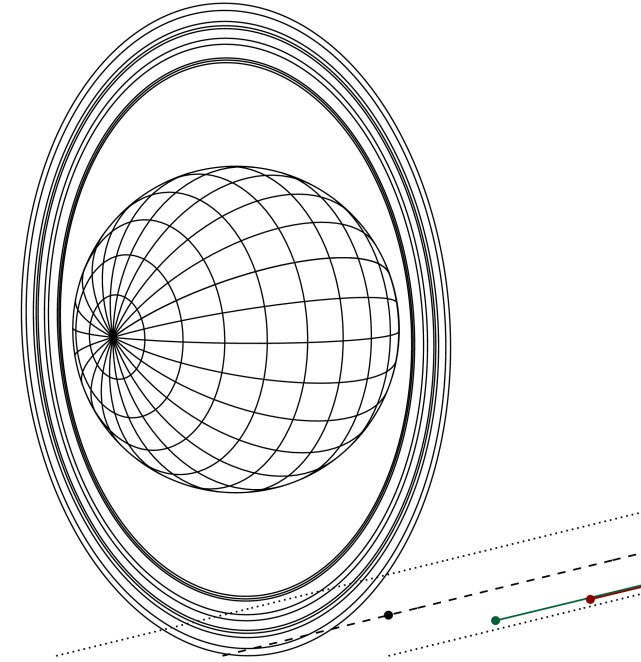

target : Uranus  
 target radius (km) : 25559.00  
 C/A epoch : 2040-09-17T17:50:00.380  
 Event type : XRg  
 : No Uranus occs  
 : Ring occs: geocentric, not topocentric  
 Gaia source ID : 662761321185310208  
 2Mass ID (if available) : 08344373+1917077

ICRS Star Coord at Epoch: 08h 34m 43.72469s +19:17:07.69622s

RUWE (>1.4 is poor) : 1.04  
 K magnitude : 14.955  
 G magnitude : 17.548  
 RP magnitude : 16.755  
 BP magnitude : 18.230  
 DUPflag : 0  
 Distance (au) : 19.201  
 f0 (km) : 0.000  
 g0 (km) : 0.000  
 skyplane vel. (km/s) : 26.22  
 Sun-Target sep (deg) : 48.73  
 Sun-Moon sep (deg) : 171.16  
 B (ring opening deg) : 40.93  
 PA of pole (deg) : 93.65

#	a(km)	ring
1	41837.2	6
2	42235.0	5
3	42571.2	4
4	44718.5	alpha
5	45661.1	beta
6	47176.1	eta
7	47626.3	gamma
8	48300.3	delta
9	50026.7	lambda
10	51149.4	epsilon

2040-09-17T17:50:00.3800 ra: 08 34 43.7247 s: +19 17 07.696 C/A 3.525° PA 13.77 deg v\_sky +26.22 km/s D 19.20 AU  
 Credit: Styled after SORA/Lucky Star

Earth  
 AAT  
 MSO

Uranus 2040-09-17T17:50:00 K14.96 G17.55 XRg

Observable events with sun below -5 deg and altitude above 5 deg unblocked by planet

Obs	Location	lat	Elon	Rings I	Planet	Rings E	Observed Events Interval	OEcode
PIC	Pic du Midi	42.9	0.1					PnnRnn
PAL	Palomar Mt (200")	33.4	243.1					PnnRnn
PMO	Purple Mtn Obs. Nanki	32.1	118.8					PnnRnn
KPNO	Kitt Peak Natl Obs	32.0	248.4					PnnRnn
MCD	McDonald Obs. 2.7m	30.7	256.0					PnnRnn
TEN	Teide Obs./Tenerife	28.3	343.5					PnnRnn
IRTF	Mauna Kea/IRTF	19.8	204.5					PnnRnn
KAV	Kavalur Observatory	12.6	78.8					PnnRnn
RIO	Rio de Janeiro	-22.9	316.8					PnnRnn
ESO	European Southern Obs	-29.3	289.3					PnnRnn
AAT	Siding Spring (AAT)	-31.3	149.1					PnnRnn
SAAO	So. Afr. Astro. Obs.	-32.4	20.8					PnnRnn
MSO	Mt. Stromlo Observato	-35.3	149.0					PnnRnn