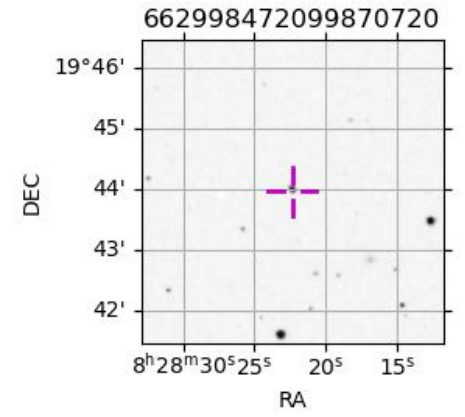

Observable events with sun below -5 deg and altitude above 5 deg unblocked by planet

Obs	Location	lat	Elon	Rings I	Planet	Rings E	Observed Events Interval	OEcode
PIC	Pic du Midi	42.9	0.1	++		++	FEB 14 21:46 - FEB 14 22:02	PnnRie
PAL	Palomar Mt (200")	33.4	243.1					PnnRnn
PMO	Purple Mtn Obs. Nanki	32.1	118.8					PnnRnn
KPNO	Kitt Peak Natl Obs	32.0	248.4					PnnRnn
MCD	McDonald Obs. 2.7m	30.7	256.0					PnnRnn
TEN	Teide Obs./Tenerife	28.3	343.5	+		+	FEB 14 21:51 - FEB 14 21:59	PnnRie
IRTF	Mauna Kea/IRTF	19.8	204.5					PnnRnn
KAV	Kavalur Observatory	12.6	78.8	++		++	FEB 14 21:41 - FEB 14 21:56	PnnRie
RIO	Rio de Janeiro	-22.9	316.8					PnnRnn
ESO	European Southern Obs	-29.3	289.3					PnnRnn
AAT	Siding Spring (AAT)	-31.3	149.1					PnnRnn
SAAO	So. Afr. Astro. Obs.	-32.4	20.8					PnnRnn
MSO	Mt. Stromlo Observato	-35.3	149.0					PnnRnn