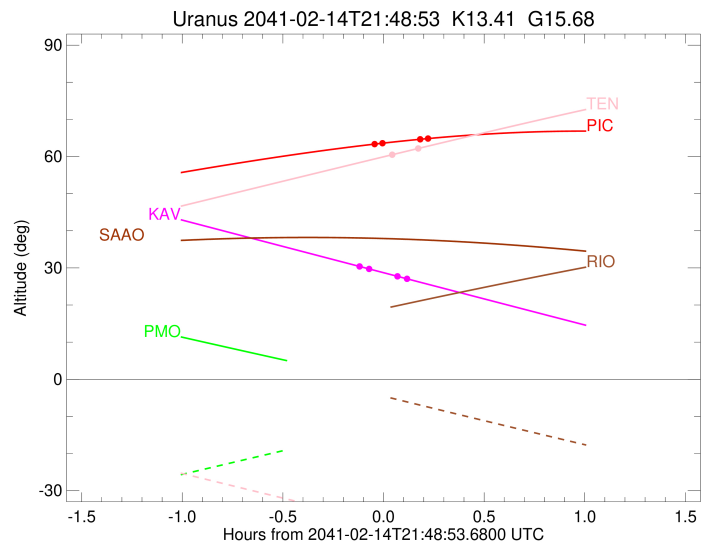

target : Uranus
target radius (km) : 25559.00
C/A epoch : 2041-02-14T21:50:22.490
Event type : XRgt
: No Uranus occs
: Ring occs: geocentric, topocentric
Observer code : PIC
Location : Pic du Midi
Latitude (deg) : 42.93656
E. Longitude (deg) : 0.14231
Altitude (km) : 2.890
Gaia source ID : 662998472099870720
2Mass ID (if available) : 08282237+1943579
ICRS Star Coord at Epoch: 08h 28m 22.35497s +19:43:57.72488s
RUWE (>1.4 is poor) : 1.00
K magnitude : 13.408
G magnitude : 15.680
RP magnitude : 14.952
BP magnitude : 16.273
DUPflag : 0
Distance (au) : 17.609
f0 (km) : 0.000
g0 (km) : 0.000
skyplane vel. (km/s) : -21.15
Sun-Target sep (deg) : 158.57
Sun-Moon sep (deg) : 9.73
B (ring opening deg) : 42.45
PA of pole (deg) : 92.80
Pole direction: RA (deg): 257.31100
Dec (deg): -15.17500
C/A sky separation (") : 3.791
C/A sky separation (km) : 48415.6
NAIF SPICE kernels : RAJobs_U111+rgf15.spk
URKALLvl.spk
ura111.bsp
IAU_URANUS_for_RINGFIT.tpc
vgr2.ura111.bsp
ura161.bsp
vgr2.ura161.bsp
peph.ura160.bsp
earthstns_itrf93_040916.bsp
earth_720101_070426.bpc
earth_200101_990628_predict.bpc
pg3f0000r.bsp
pg490000r.bsp
naif0012.tls
earth_flat_IAU.spk

Ring	I/E	UTC	b?	alt	alt-sun	radius	r-dot	lat-geo	lat-geodetic
epsilon	I	2041-02-14T21:46:15.556		63.35	-46.26	51156.11	-9.50		
lambda	I	2041-02-14T21:48:37.227		63.59	-46.63	50026.71	-6.66		

No planet occultations

lambda	E	2041-02-14T21:59:48.103		64.64	-48.31	50026.71	6.66		
epsilon	E	2041-02-14T22:02:34.270		64.88	-48.72	51388.35	9.50