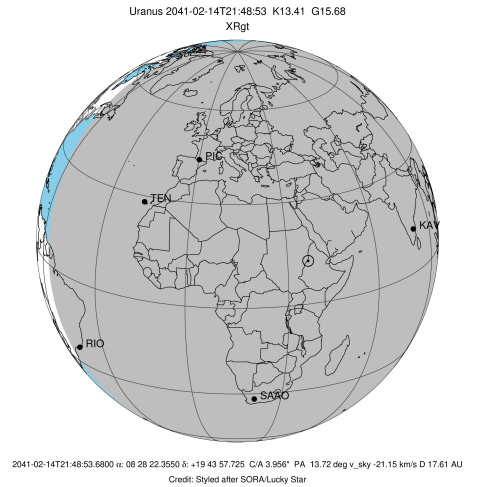

target : Uranus
target radius (km) : 25559.00
C/A epoch : 2041-02-14T21:50:22.490
Event type : XRgt
: No Uranus occs
: Ring occs: geocentric, topocentric
Observer code : PIC
Location : Pic du Midi
Latitude (deg) : 42.93656
E. Longitude (deg) : 0.14231
Altitude (km) : 2.890
Gaia source ID : 662998472099870720
2Mass ID (if available) : 08282237+1943579
ICRS Star Coord at Epoch: 08h 28m 22.35497s +19:43:57.72488s
RUWE (>1.4 is poor) : 1.00
K magnitude : 13.408
G magnitude : 15.680
RP magnitude : 14.952
BP magnitude : 16.273
DUPflag : 0
Distance (au) : 17.609
f0 (km) : 0.000
g0 (km) : 0.000
skyplane vel. (km/s) : -21.15
Sun-Target sep (deg) : 158.57
Sun-Moon sep (deg) : 9.73
B (ring opening deg) : 42.45
PA of pole (deg) : 92.80
Pole direction: RA (deg): 257.31100
Dec (deg): -15.17500
C/A sky separation (") : 3.791
C/A sky separation (km) : 48415.6
NAIF SPICE kernels : RAJobs_U111+rgf15.spk
URKALLvl.spk
ura111.bsp
IAU_URANUS_for_RINGFIT.tpc
vgr2.ura111.bsp
ura161.bsp
vgr2.ura161.bsp
peph.ura160.bsp
earthstns_itrf93_040916.bsp
earth_720101_070426.bpc
earth_200101_990628_predict.bpc
pg3f0000r.bsp
pg490000r.bsp
naif0012.tls
earth_flat_IAU.spk

Ring	I/E	UTC	b?	alt	alt-sun	radius	r-dot	lat-geo	lat-geodetic
epsilon	I	2041-02-14T21:46:15.556		63.35	-46.26	51156.11	-9.50		
lambda	I	2041-02-14T21:48:37.227		63.59	-46.63	50026.71	-6.66		

No planet occultations

lambda	E	2041-02-14T21:59:48.103		64.64	-48.31	50026.71	6.66		
epsilon	E	2041-02-14T22:02:34.270		64.88	-48.72	51388.35	9.50