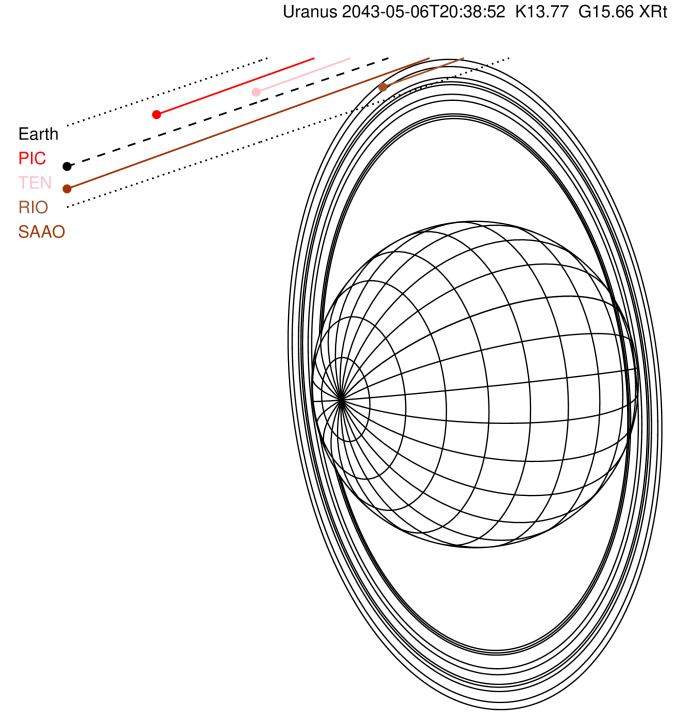

target : Uranus
target radius (km) : 25559.00
C/A epoch : 2043-05-06T20:38:52.980
Event type : XRT
: No Uranus occs
: Ring occs: topocentric, not geocentric
Gaia source ID : 611976047328305408
2Mass ID (if available) : 09015688+1737024

ICRS Star Coord at Epoch: 09h 01m 56.87758s +17:37:02.46720s

RUWE (>1.4 is poor) : 1.67
K magnitude : 13.766
G magnitude : 15.657
RP magnitude : 15.049
BP magnitude : 16.083
DUPflag : 0
Distance (au) : 18.451
f0 (km) : 0.000
g0 (km) : 0.000
skyplane vel. (km/s) : 8.07
Sun-Target sep (deg) : 87.20
Sun-Moon sep (deg) : 119.38
B (ring opening deg) : 34.35
PA of pole (deg) : 96.64

#	a(km)	ring
1	41837.2	6
2	42235.0	5
3	42571.2	4
4	44718.5	alpha
5	45661.1	beta
6	47176.1	eta
7	47626.3	gamma
8	48300.3	delta
9	50026.7	lambda
10	51149.4	epsilon

Observable events with sun below -5 deg and altitude above 5 deg unblocked by planet

Obs	Location	lat	Elon	Rings I	Planet	Rings E	Observed Events Interval	OEcode
PIC	Pic du Midi	42.9	0.1					PnnRnn
PAL	Palomar Mt (200")	33.4	243.1					PnnRnn
PMO	Purple Mtn Obs. Nanki	32.1	118.8					PnnRnn
KPNO	Kitt Peak Natl Obs	32.0	248.4					PnnRnn
MCD	McDonald Obs. 2.7m	30.7	256.0					PnnRnn
TEN	Teide Obs./Tenerife	28.3	343.5					PnnRnn
IRTF	Mauna Kea/IRTF	19.8	204.5					PnnRnn
KAV	Kavalur Observatory	12.6	78.8					PnnRnn
RIO	Rio de Janeiro	-22.9	316.8	+		++	MAY 06 20:47 - MAY 06 21:09	PnnRie
ESO	European Southern Obs	-29.3	289.3					PnnRnn
AAT	Siding Spring (AAT)	-31.3	149.1					PnnRnn
SAAO	So. Afr. Astro. Obs.	-32.4	20.8					PnnRnn
MSO	Mt. Stromlo Observato	-35.3	149.0					PnnRnn