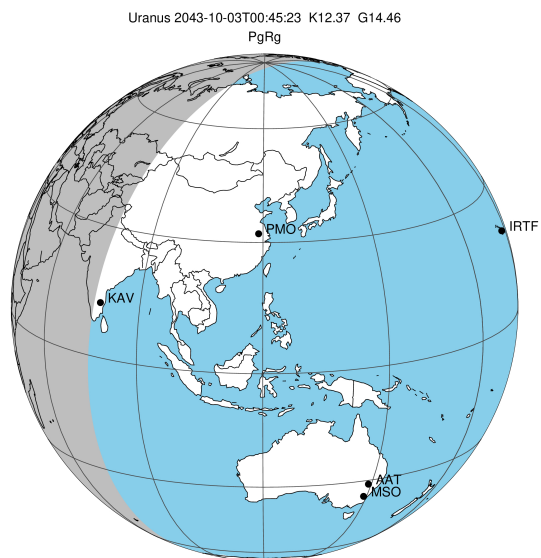

target : Uranus
 target radius (km) : 25559.00
 C/A epoch : 2043-10-03T00:45:23.270
 Event type : PgRg
 : Uranus occs: geocentric, not topocentric
 : Ring occs: geocentric, not topocentric
 Gaia source ID : 618977187618234112
 2Mass ID (if available) : 09311727+1523161

Uranus 2043-10-03T00:45:23 K12.37 G14.46 PgRg

ICRS Star Coord at Epoch: 09h 31m 17.24835s +15:23:15.98215s

RUWE (>1.4 is poor) : 1.00
 K magnitude : 12.373
 G magnitude : 14.457
 RP magnitude : 13.805
 BP magnitude : 14.952
 DUPflag : 0
 Distance (au) : 19.055
 f0 (km) : 0.000
 g0 (km) : 0.000
 skyplane vel. (km/s) : 26.26
 Sun-Target sep (deg) : 48.92
 Sun-Moon sep (deg) : 47.77
 B (ring opening deg) : 27.08
 PA of pole (deg) : 99.45

a(km) ring

- 1 41837.2 6
- 2 42235.0 5
- 3 42571.2 4
- 4 44718.5 alpha
- 5 45661.1 beta
- 6 47176.1 eta
- 7 47626.3 gamma
- 8 48300.3 delta
- 9 50026.7 lambda
- 10 51149.4 epsilon

2043-10-03T00:45:23.2700 ex: 09 31 17.2484 s: +15 23 15.982 C/A 1.754" PA 197.81 deg v_sky +26.26 km/s D 19.06 AU
 Credit: Styled after SORA/Lucky Star

Earth
 KAV

Observable events with sun below -5 deg and altitude above 5 deg unblocked by planet

Obs	Location	lat	Elon	Rings I	Planet	Rings E	Observed Events Interval	OEcode
PIC	Pic du Midi	42.9	0.1					PnnRnn
PAL	Palomar Mt (200")	33.4	243.1					PnnRnn
PMO	Purple Mtn Obs. Nanki	32.1	118.8					PnnRnn
KPNO	Kitt Peak Natl Obs	32.0	248.4					PnnRnn
MCD	McDonald Obs. 2.7m	30.7	256.0					PnnRnn
TEN	Teide Obs./Tenerife	28.3	343.5					PnnRnn
IRTF	Mauna Kea/IRTF	19.8	204.5					PnnRnn
KAV	Kavalur Observatory	12.6	78.8					PnnRnn
RIO	Rio de Janeiro	-22.9	316.8					PnnRnn
ESO	European Southern Obs	-29.3	289.3					PnnRnn
AAT	Siding Spring (AAT)	-31.3	149.1					PnnRnn
SAAO	So. Afr. Astro. Obs.	-32.4	20.8					PnnRnn
MSO	Mt. Stromlo Observato	-35.3	149.0					PnnRnn