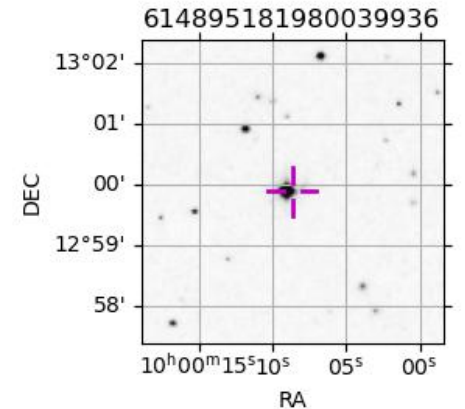

#	a(km)	ring
1	41837.2	6
2	42235.0	5
3	42571.2	4
4	44718.5	alpha
5	45661.1	beta
6	47176.1	eta
7	47626.3	gamma
8	48300.3	delta
9	50026.7	lambda
10	51149.4	epsilon

Observable events with sun below -5 deg and altitude above 5 deg unblocked by planet

Obs	Location	lat	Elon	Rings I	Planet	Rings E	Observed Events Interval	OEcode
PIC	Pic du Midi	42.9	0.1					PnnRnn
PAL	Palomar Mt (200")	33.4	243.1	+		+	JUN 15 04:22 - JUN 15 04:25	PnnRie
PMO	Purple Mtn Obs. Nanki	32.1	118.8					PnnRnn
KPNO	Kitt Peak Natl Obs	32.0	248.4	+		+	JUN 15 04:22 - JUN 15 04:25	PnnRie
MCD	McDonald Obs. 2.7m	30.7	256.0	+		+	JUN 15 04:22 - JUN 15 04:26	PnnRie
TEN	Teide Obs./Tenerife	28.3	343.5					PnnRnn
IRTF	Mauna Kea/IRTF	19.8	204.5					PnnRnn
KAV	Kavalur Observatory	12.6	78.8					PnnRnn
RIO	Rio de Janeiro	-22.9	316.8					PnnRnn
ESO	European Southern Obs	-29.3	289.3					PnnRnn
AAT	Siding Spring (AAT)	-31.3	149.1					PnnRnn
SAAO	So. Afr. Astro. Obs.	-32.4	20.8					PnnRnn
MSO	Mt. Stromlo Observato	-35.3	149.0					PnnRnn