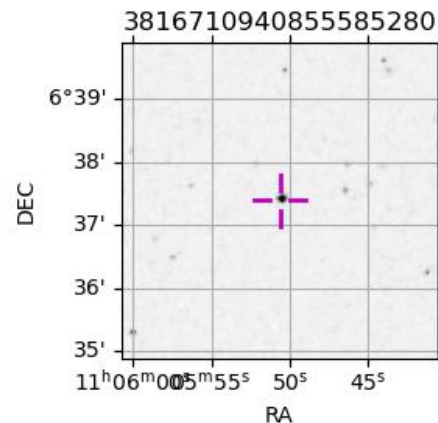

Observable events with sun below -5 deg and altitude above 5 deg unblocked by planet

Obs	Location	lat	Elon	Rings I	Planet	Rings E	Observed Events Interval	OEncode
PIC	Pic du Midi	42.9	0.1					PnnRnn
PAL	Palomar Mt (200")	33.4	243.1	++		++	NOV 25 09:58 - NOV 25 09:59	PnnRie
PMO	Purple Mtn Obs. Nanki	32.1	118.8					PnnRnn
KPNO	Kitt Peak Natl Obs	32.0	248.4	++		++	NOV 25 09:58 - NOV 25 09:59	PnnRie
MCD	McDonald Obs. 2.7m	30.7	256.0	++		++	NOV 25 09:59 - NOV 25 10:00	PnnRie
TEN	Teide Obs./Tenerife	28.3	343.5					PnnRnn
IRTF	Mauna Kea/IRTF	19.8	204.5					PnnRnn
KAV	Kavalur Observatory	12.6	78.8					PnnRnn
RIO	Rio de Janeiro	-22.9	316.8					PnnRnn
ESO	European Southern Obs	-29.3	289.3					PnnRnn
AAT	Siding Spring (AAT)	-31.3	149.1					PnnRnn
SAAO	So. Afr. Astro. Obs.	-32.4	20.8					PnnRnn
MSO	Mt. Stromlo Observato	-35.3	149.0					PnnRnn