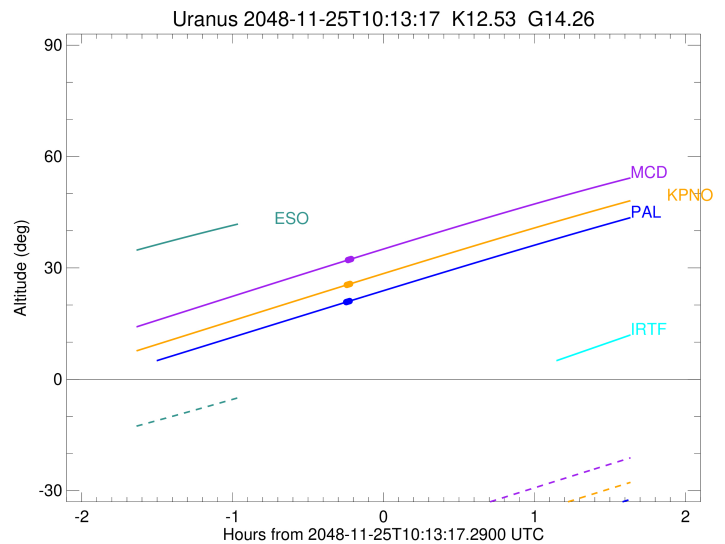

```
target                : Uranus
target radius (km)   : 25559.00
C/A epoch            : 2048-11-25T10:05:59.660
Event type          : XRgt
: No Uranus occs
: Ring occs: geocentric, topocentric
Observer code       : PAL
Location            : Palomar Mt (200")
Latitude (deg)      : 33.35622
E. Longitude (deg)  : 243.13601
Altitude (km)       : 1.706
Gaia source ID      : 3816710940855585280
2Mass ID (if available) : 11055056+0637236
ICRS Star Coord at Epoch: 11h 05m 50.50313s +06:37:23.10854s
RUWE (>1.4 is poor) : 0.98
K magnitude         : 12.532
G magnitude         : 14.265
RP magnitude        : 13.697
BP magnitude        : 14.663
DUPflag            : 0
Distance (au)       : 18.467
f0 (km)             : 0.000
g0 (km)             : 0.000
skyplane vel. (km/s) : 13.01
Sun-Target sep (deg) : 78.16
Sun-Moon sep (deg)  : 48.01
B (ring opening deg) : 2.55
PA of pole (deg)    : 104.99
Pole direction: RA (deg): 257.31100
Dec (deg): -15.17500
C/A sky separation (") : 3.698
C/A sky separation (km) : 49526.3
NAIF SPICE kernels  : RAJobs_U111+rgf15.spk
URKALLvl1.spk
ura111.bsp
IAU_URANUS_for_RINGFIT.tpc
vgr2.ura111.bsp
ura161.bsp
vgr2.ura161.bsp
peph.ura160.bsp
earthstns_itr93_040916.bsp
earth_720101_070426.bpc
earth_200101_990628_predict.bpc
pg3f0000r.bsp
pg490000r.bsp
naif0012.tls
earth_flat_IAU.spk
```

b: ring blocked by planet x: target alt < 5.0 deg or sun > -5.0 deg

Ring	I/E	UTC	b? alt	alt-sun	radius	r-dot	lat-geo	lat-geodetic
epsilon	I	2048-11-25T09:58:34.071	20.81	-55.85	50807.31	-55.24		
lambda	I	2048-11-25T09:58:52.918	20.87	-55.79	50026.71	-25.98		

No planet occultations

lambda	E	2048-11-25T09:59:24.270	20.98	-55.68	50026.71	26.14		
epsilon	E	2048-11-25T09:59:42.096	21.04	-55.62	50750.46	55.39