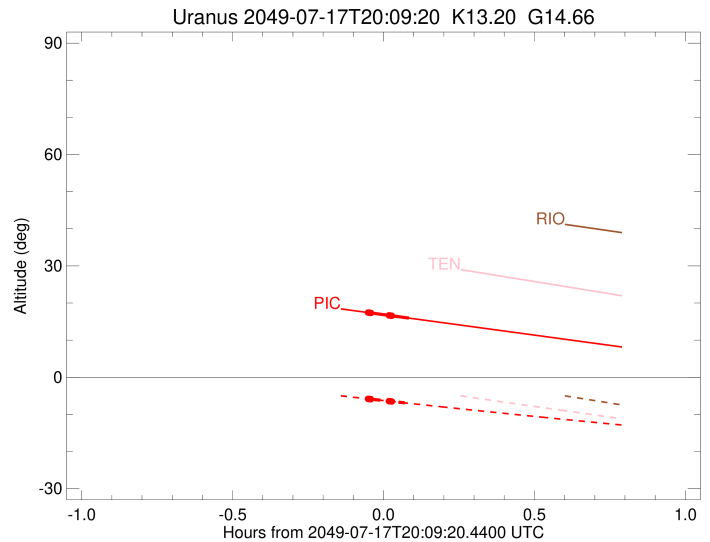

target : Uranus
target radius (km) : 25559.00
C/A epoch : 2049-07-17T20:10:56.240
Event type : PtRgt
: Uranus occs: topocentric, not geocentric
: Ring occs: geocentric, topocentric
Observer code : PIC
Location : Pic du Midi
Latitude (deg) : 42.93656
E. Longitude (deg) : 0.14231
Altitude (km) : 2.890
Gaia source ID : 3865097389577249920
2Mass ID (if available) : 10570303+0730410
ICRS Star Coord at Epoch: 10h 57m 03.04105s +07:30:40.71490s
RUWE (>1.4 is poor) : 0.95
K magnitude : 13.201
G magnitude : 14.664
RP magnitude : 14.154
BP magnitude : 15.018
DUPflag : 0
Distance (au) : 18.955
f0 (km) : 0.000
g0 (km) : 0.000
skyplane vel. (km/s) : 26.94
Sun-Target sep (deg) : 47.63
Sun-Moon sep (deg) : 170.28
B (ring opening deg) : 4.88
PA of pole (deg) : 104.70
Pole direction: RA (deg): 257.31100
Dec (deg): -15.17500
C/A sky separation (") : 1.814
C/A sky separation (km) : 24940.8
NAIF SPICE kernels : RAJobs_U111+rgf15.spk
URKALLvl.spk
ura111.bsp
IAU_URANUS_for_RINGFIT.tpc
vgr2.ura111.bsp
ura161.bsp
vgr2.ura161.bsp
peph.ura160.bsp
earthstns_itrf93_040916.bsp
earth_720101_070426.bpc
earth_200101_990628_predict.bpc
pg3f0000r.bsp
pg490000r.bsp
naif0012.tls
earth_flat_IAU.spk

b: ring blocked by planet x: target alt < 5.0 deg or sun > -5.0 deg

Ring	I/E	UTC	b?	alt	alt-sun	radius	r-dot	lat-geo	lat-geodetic
epsilon	I	2049-07-17T20:06:16.408		17.43	-5.81	50842.38	-270.50		
lambda	I	2049-07-17T20:06:19.423		17.42	-5.82	50026.70	-269.84		
delta	I	2049-07-17T20:06:25.859		17.40	-5.84	48300.35	-266.46		
gamma	I	2049-07-17T20:06:28.381		17.39	-5.84	47630.17	-265.03		
eta	I	2049-07-17T20:06:30.097		17.39	-5.85	47176.11	-264.04		
beta	I	2049-07-17T20:06:35.966		17.37	-5.86	45646.90	-260.27		
alpha	I	2049-07-17T20:06:39.625		17.36	-5.87	44715.66	-257.82		
4	I	2049-07-17T20:06:48.572		17.33	-5.89	42616.41	-252.71		
5	I	2049-07-17T20:06:49.833		17.33	-5.90	42154.84	-249.01		
6	I	2049-07-17T20:06:51.866		17.32	-5.90	41814.95	-252.29		
Uranus	I	2049-07-17T20:07:28.356		17.21	-5.99	25558.97		4.05	4.24
Uranus	E	2049-07-17T20:14:23.998		15.94	-7.01	25558.46		-21.10	-22.01
6	E	2049-07-17T20:10:22.782	b	16.68	-6.42	41878.13	252.47		
5	E	2049-07-17T20:10:27.304	b	16.66	-6.44	42257.26	249.19		
4	E	2049-07-17T20:10:27.133	b	16.67	-6.43	42554.45	252.89		
alpha	E	2049-07-17T20:10:36.080	b	16.64	-6.46	44751.05	258.00		
beta	E	2049-07-17T20:10:39.303	b	16.63	-6.46	45653.64	260.44		
eta	E	2049-07-17T20:10:44.986	b	16.61	-6.48	47176.10	264.21		
gamma	E	2049-07-17T20:10:46.669	b	16.61	-6.48	47621.32	265.20		
delta	E	2049-07-17T20:10:49.222	b	16.60	-6.49	48300.33	266.64		
lambda	E	2049-07-17T20:10:55.656	b	16.58	-6.50	50026.70	270.02		
epsilon	E	2049-07-17T20:10:59.514	b	16.57	-6.51	51071.91	270.68