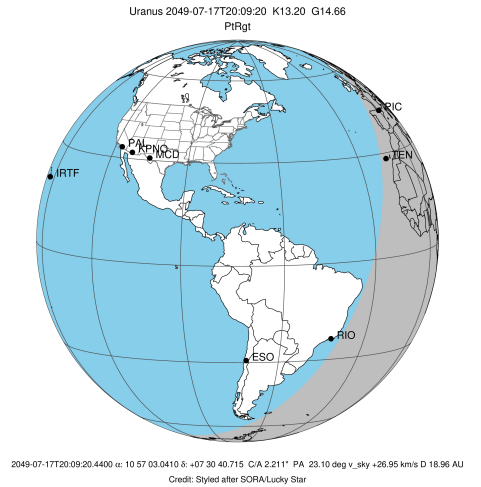

target : Uranus
target radius (km) : 25559.00
C/A epoch : 2049-07-17T20:10:56.240
Event type : PtRgt
: Uranus occs: topocentric, not geocentric
: Ring occs: geocentric, topocentric
Observer code : PIC
Location : Pic du Midi
Latitude (deg) : 42.93656
E. Longitude (deg) : 0.14231
Altitude (km) : 2.890
Gaia source ID : 3865097389577249920
2Mass ID (if available) : 10570303+0730410
ICRS Star Coord at Epoch: 10h 57m 03.04105s +07:30:40.71490s
RUWE (>1.4 is poor) : 0.95
K magnitude : 13.201
G magnitude : 14.664
RP magnitude : 14.154
BP magnitude : 15.018
DUPflag : 0
Distance (au) : 18.955
f0 (km) : 0.000
g0 (km) : 0.000
skyplane vel. (km/s) : 26.94
Sun-Target sep (deg) : 47.63
Sun-Moon sep (deg) : 170.28
B (ring opening deg) : 4.88
PA of pole (deg) : 104.70
Pole direction: RA (deg): 257.31100
Dec (deg): -15.17500
C/A sky separation (") : 1.814
C/A sky separation (km) : 24940.8
NAIF SPICE kernels : RAJobs_U111+rgf15.spk
URKALLvl.spk
ura111.bsp
IAU_URANUS_for_RINGFIT.tpc
vgr2.ura111.bsp
ura161.bsp
vgr2.ura161.bsp
peph.ura160.bsp
earthstns_itrf93_040916.bsp
earth_720101_070426.bpc
earth_200101_990628_predict.bpc
pg3f0000r.bsp
pg490000r.bsp
naif0012.tls
earth_flat_IAU.spk

b: ring blocked by planet x: target alt < 5.0 deg or sun > -5.0 deg

Ring	I/E	UTC	b?	alt	alt-sun	radius	r-dot	lat-geo	lat-geodetic
epsilon	I	2049-07-17T20:06:16.408		17.43	-5.81	50842.38	-270.50		
lambda	I	2049-07-17T20:06:19.423		17.42	-5.82	50026.70	-269.84		
delta	I	2049-07-17T20:06:25.859		17.40	-5.84	48300.35	-266.46		
gamma	I	2049-07-17T20:06:28.381		17.39	-5.84	47630.17	-265.03		
eta	I	2049-07-17T20:06:30.097		17.39	-5.85	47176.11	-264.04		
beta	I	2049-07-17T20:06:35.966		17.37	-5.86	45646.90	-260.27		
alpha	I	2049-07-17T20:06:39.625		17.36	-5.87	44715.66	-257.82		
4	I	2049-07-17T20:06:48.572		17.33	-5.89	42616.41	-252.71		
5	I	2049-07-17T20:06:49.833		17.33	-5.90	42154.84	-249.01		
6	I	2049-07-17T20:06:51.866		17.32	-5.90	41814.95	-252.29		
Uranus	I	2049-07-17T20:07:28.356		17.21	-5.99	25558.97		4.05	4.24
Uranus	E	2049-07-17T20:14:23.998		15.94	-7.01	25558.46		-21.10	-22.01
6	E	2049-07-17T20:10:22.782	b	16.68	-6.42	41878.13	252.47		
5	E	2049-07-17T20:10:27.304	b	16.66	-6.44	42257.26	249.19		
4	E	2049-07-17T20:10:27.133	b	16.67	-6.43	42554.45	252.89		
alpha	E	2049-07-17T20:10:36.080	b	16.64	-6.46	44751.05	258.00		
beta	E	2049-07-17T20:10:39.303	b	16.63	-6.46	45653.64	260.44		
eta	E	2049-07-17T20:10:44.986	b	16.61	-6.48	47176.10	264.21		
gamma	E	2049-07-17T20:10:46.669	b	16.61	-6.48	47621.32	265.20		
delta	E	2049-07-17T20:10:49.222	b	16.60	-6.49	48300.33	266.64		
lambda	E	2049-07-17T20:10:55.656	b	16.58	-6.50	50026.70	270.02		
epsilon	E	2049-07-17T20:10:59.514	b	16.57	-6.51	51071.91	270.68